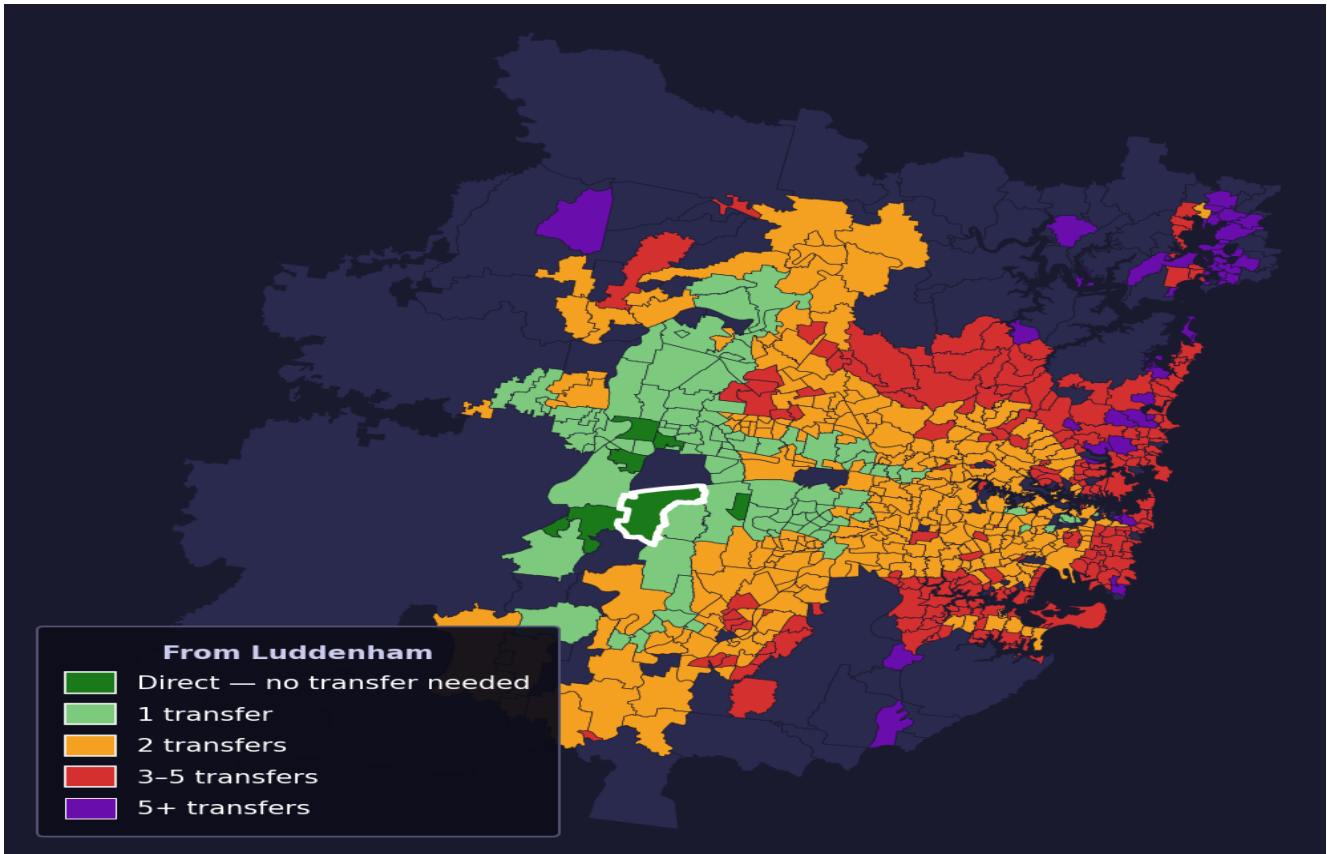

Luddenham

Rank #680 of 781 suburbs

Composite 48 /100	Journey Quality 13 /100	Cost Efficiency 98 /100	Connectivity 59 /100
------------------------------------	--	--	---------------------------------------

Direct (0 transfers)	6 of 781
1 transfer	98 of 781
2 transfers	312 of 781
3-5 transfers	217 of 781
5+ transfers	147 of 781

Destination	Time	Single Trip	Weekly
Sydney CBD	166 min	\$7.00	\$50.00/wk
Parramatta	140 min	\$7.07	\$50.00/wk
Sydney Airport	208 min	\$8.91	
Macquarie Park	188 min	\$8.91	\$50.00/wk
Olympic Park	158 min	\$7.45	\$50.00/wk