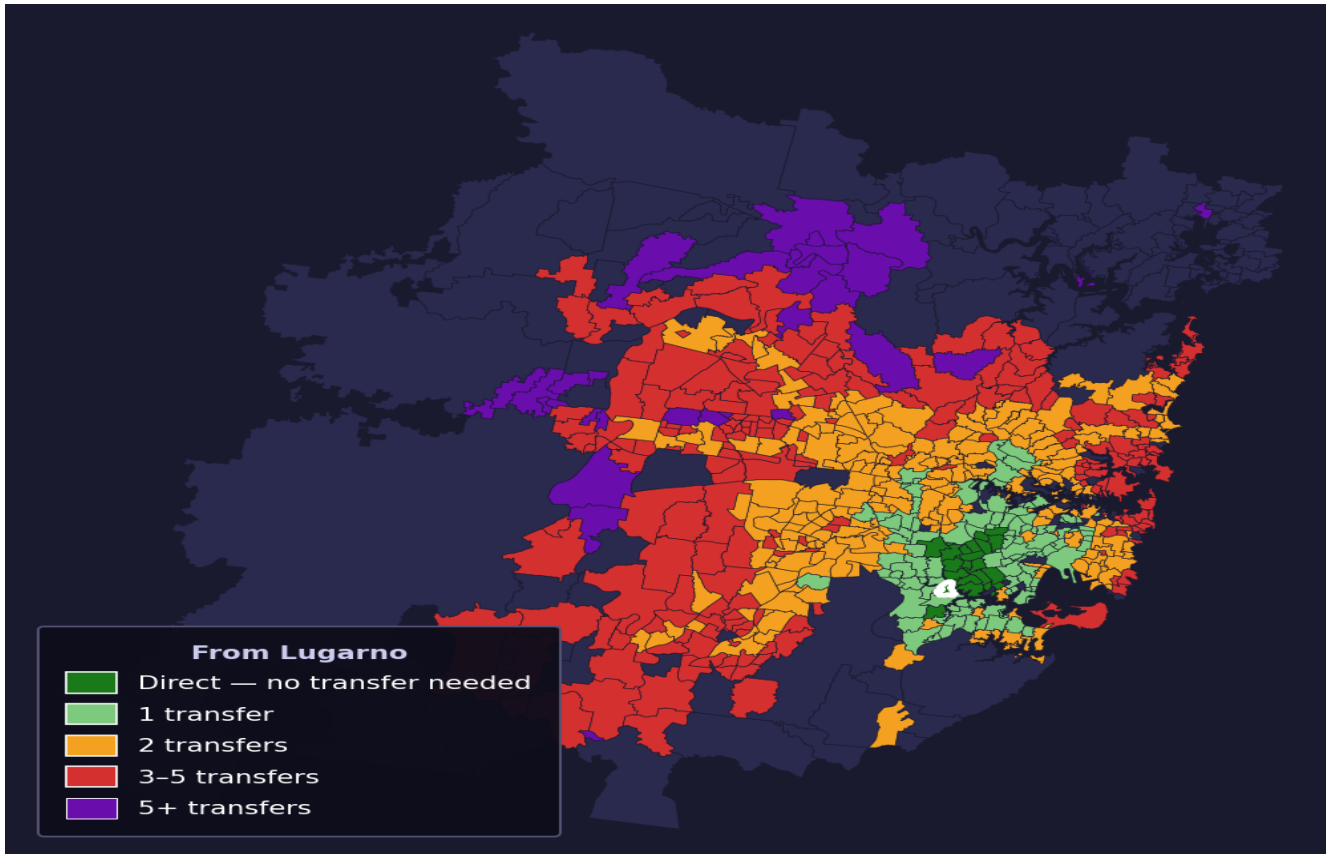

# Lugarno

Rank #354 of 781 suburbs

<b>Composite</b> <b>64</b> <sub>/100</sub>	<b>Journey Quality</b> <b>56</b> <sub>/100</sub>	<b>Cost Efficiency</b> <b>87</b> <sub>/100</sub>	<b>Connectivity</b> <b>58</b> <sub>/100</sub>
---	---	---	--

<b>Direct (0 transfers)</b>	<b>23 of 781</b>
<b>1 transfer</b>	<b>112 of 781</b>
<b>2 transfers</b>	<b>249 of 781</b>
<b>3-5 transfers</b>	<b>229 of 781</b>
<b>5+ transfers</b>	<b>167 of 781</b>

Destination	Time	Single Trip	Weekly
Sydney CBD	88 min	\$5.17	<b>\$50.00/wk</b>
Parramatta	158 min	\$7.20	<b>\$50.00/wk</b>
Sydney Airport	74 min	\$5.17	
Macquarie Park	150 min	\$7.20	<b>\$50.00/wk</b>
Olympic Park	128 min	\$7.11	<b>\$49.89/wk</b>