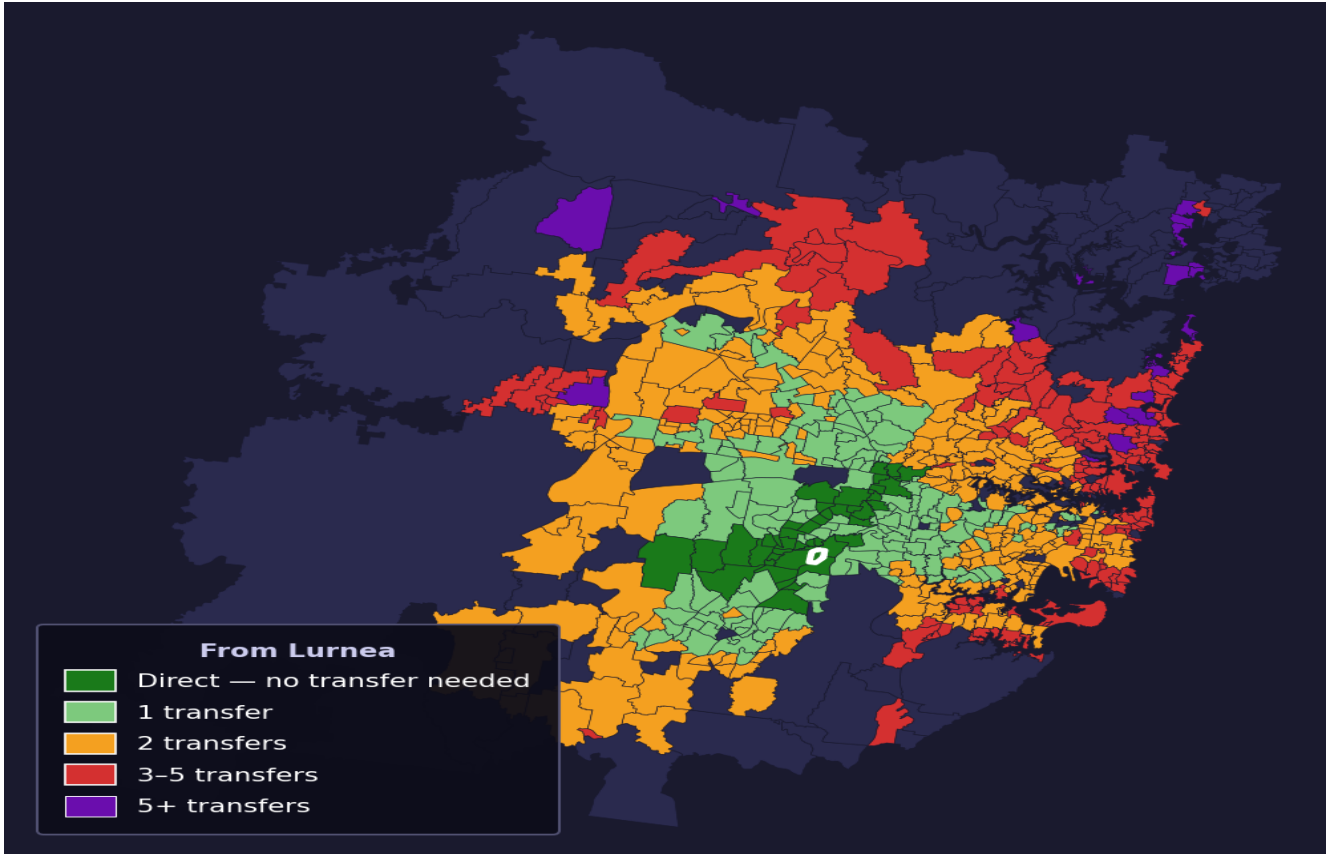

# Lurnea

Rank #628 of 781 suburbs

<b>Composite</b> <b>51</b> /100	<b>Journey Quality</b> <b>14</b> /100	<b>Cost Efficiency</b> <b>98</b> /100	<b>Connectivity</b> <b>66</b> /100
------------------------------------	--	--	---------------------------------------

Direct (0 transfers)	45 of 781
1 transfer	154 of 781
2 transfers	273 of 781
3-5 transfers	158 of 781
5+ transfers	150 of 781

Destination	Time	Single Trip	Weekly
Sydney CBD	163 min	\$8.41	\$50.00/wk
Parramatta	93 min	\$5.32	\$44.72/wk
Sydney Airport	163 min	\$7.61	
Macquarie Park	140 min	\$7.35	\$50.00/wk
Olympic Park	118 min	\$6.31	\$50.00/wk