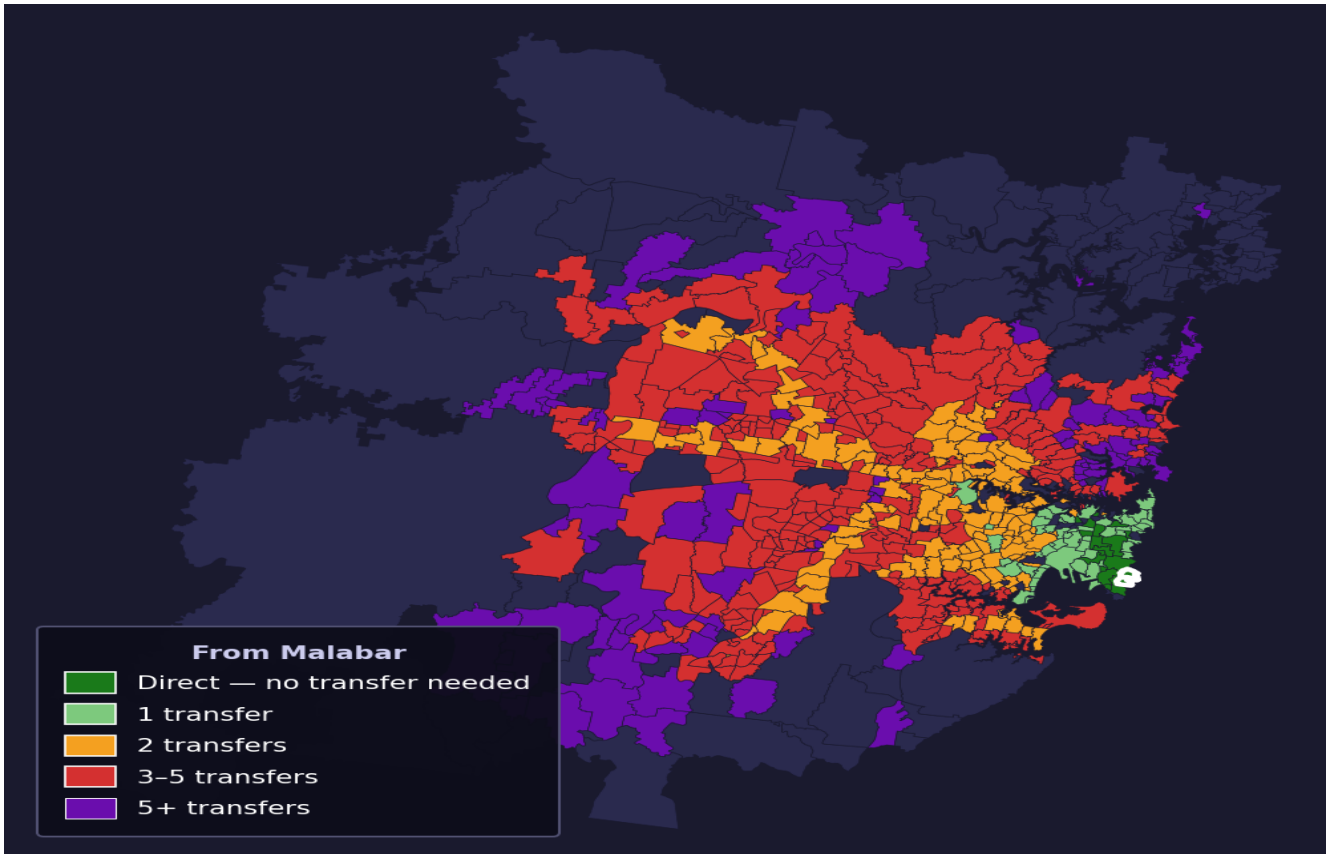

Malabar

Rank #394 of 781 suburbs

Composite 62 _{/100}	Journey Quality 61 _{/100}	Cost Efficiency 85 _{/100}	Connectivity 46 _{/100}
---	---	---	--

Direct (0 transfers)	18 of 781
1 transfer	59 of 781
2 transfers	144 of 781
3-5 transfers	309 of 781
5+ transfers	250 of 781

Destination	Time	Single Trip	Weekly
Sydney CBD	79 min	\$5.12	\$48.36/wk
Parramatta	147 min	\$7.60	\$50.00/wk
Sydney Airport	74 min	\$4.11	
Macquarie Park	111 min	\$6.70	\$50.00/wk
Olympic Park	180 min	\$14.00	\$50.00/wk