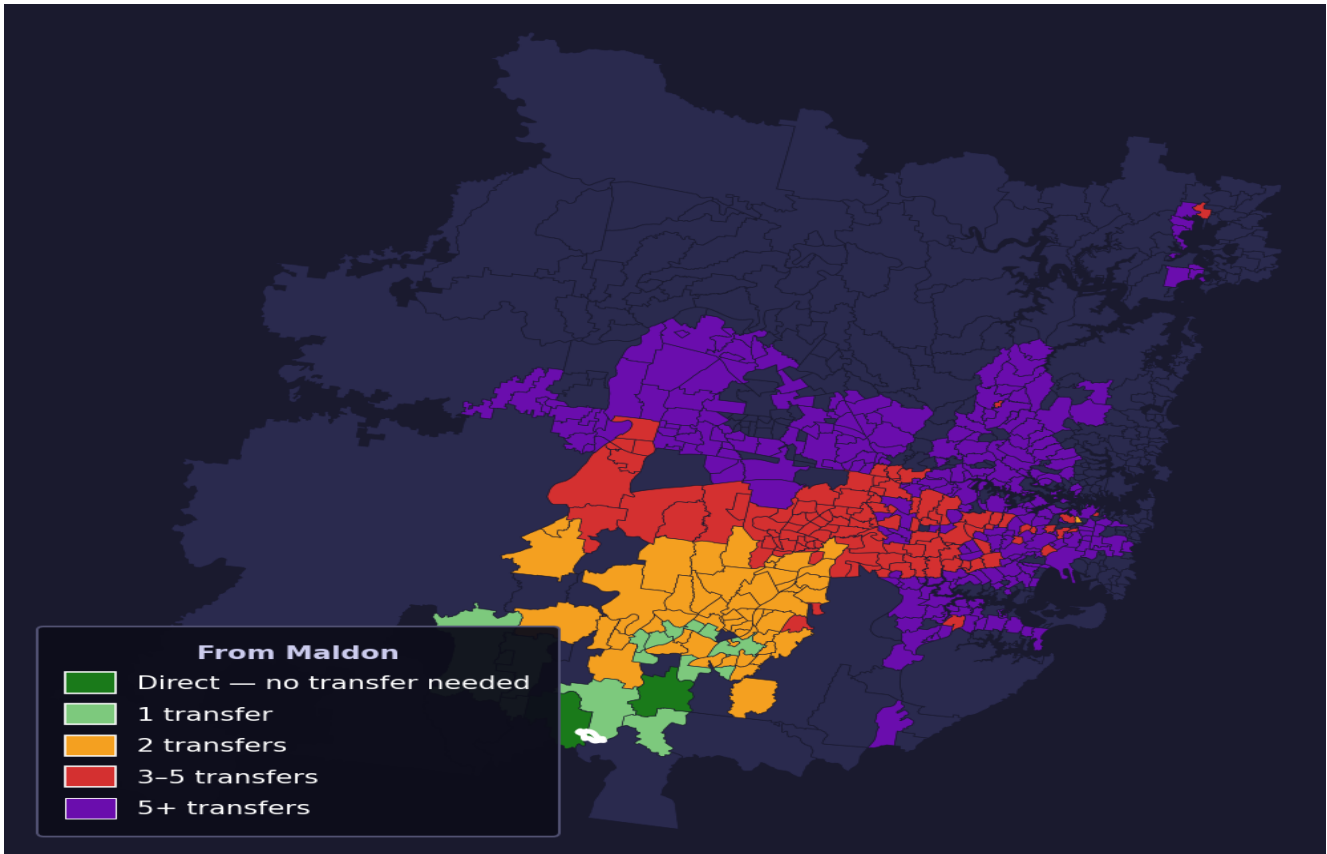

Maldon

Rank #778 of 781 suburbs

<p>Composite 32_{/100}</p>	<p>Journey Quality 5_{/100}</p>	<p>Cost Efficiency 99_{/100}</p>	<p>Connectivity 18_{/100}</p>
------------------------------------------------------	-----------------------------------------------------------	------------------------------------------------------------	---------------------------------------------------------

Direct (0 transfers)	2 of 781
1 transfer	16 of 781
2 transfers	54 of 781
3-5 transfers	108 of 781
5+ transfers	600 of 781

Destination	Time	Single Trip	Weekly
Sydney CBD	180 min	\$6.37	\$50.00/wk
Parramatta	200 min	\$10.43	\$50.00/wk
Sydney Airport	224 min	\$8.40	
Macquarie Park	245 min	\$12.46	\$50.00/wk
Olympic Park	128 min	\$6.93	\$50.00/wk