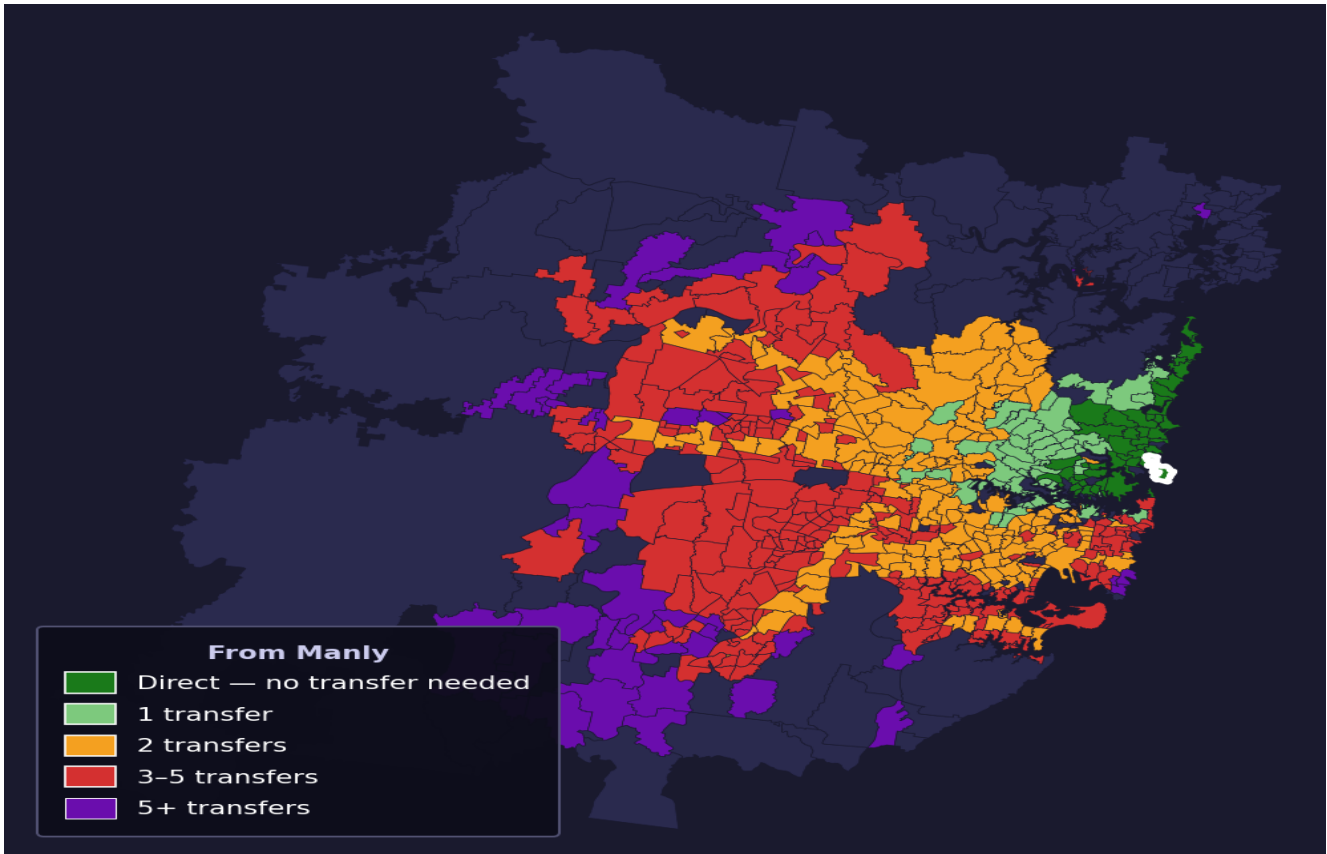

Manly

Rank #277 of 781 suburbs

Composite 67 _{/100}	Journey Quality 70 _{/100}	Cost Efficiency 76 _{/100}	Connectivity 56 _{/100}
---	---	---	--

Direct (0 transfers)	52 of 781
1 transfer	72 of 781
2 transfers	198 of 781
3-5 transfers	273 of 781
5+ transfers	185 of 781

Destination	Time	Single Trip	Weekly
Sydney CBD	61 min	\$8.54	\$49.30/wk
Parramatta	141 min	\$12.14	\$50.00/wk
Sydney Airport	153 min	\$10.53	
Macquarie Park	93 min	\$10.24	\$50.00/wk
Olympic Park	135 min	\$14.27	\$50.00/wk