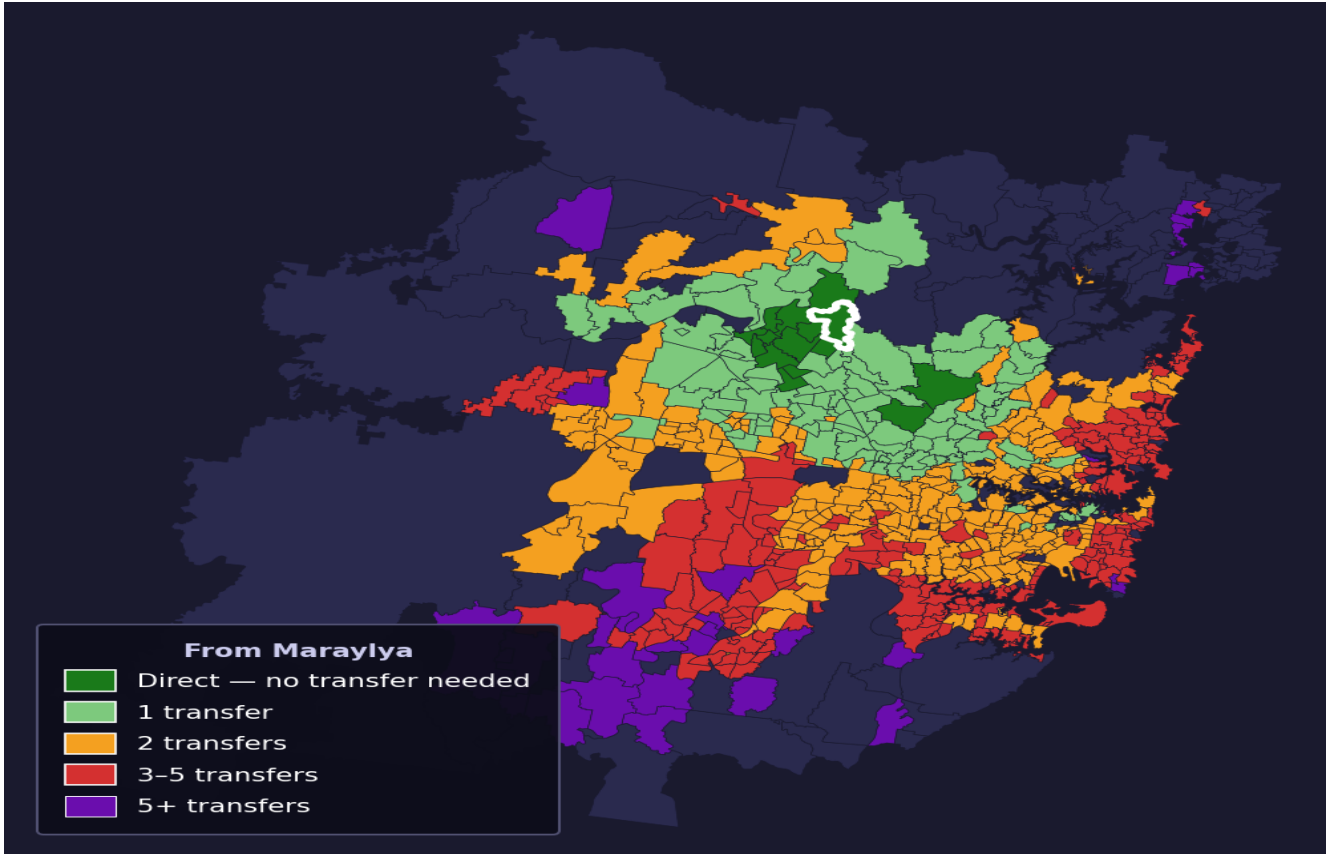

# Maraylya

Rank #420 of 781 suburbs

<b>Composite</b> <b>61</b> /100	<b>Journey Quality</b> <b>45</b> /100	<b>Cost Efficiency</b> <b>92</b> /100	<b>Connectivity</b> <b>58</b> /100
------------------------------------	--	--	---------------------------------------

Transfers	Count
Direct (0 transfers)	14 of 781
1 transfer	114 of 781
2 transfers	268 of 781
3-5 transfers	224 of 781
5+ transfers	160 of 781

Destination	Time	Single Trip	Weekly
Sydney CBD	108 min	\$7.26	\$48.93/wk
Parramatta	90 min	\$5.75	\$48.93/wk
Sydney Airport	174 min	\$9.21	
Macquarie Park	96 min	\$6.42	\$50.00/wk
Olympic Park	144 min	\$9.46	\$50.00/wk