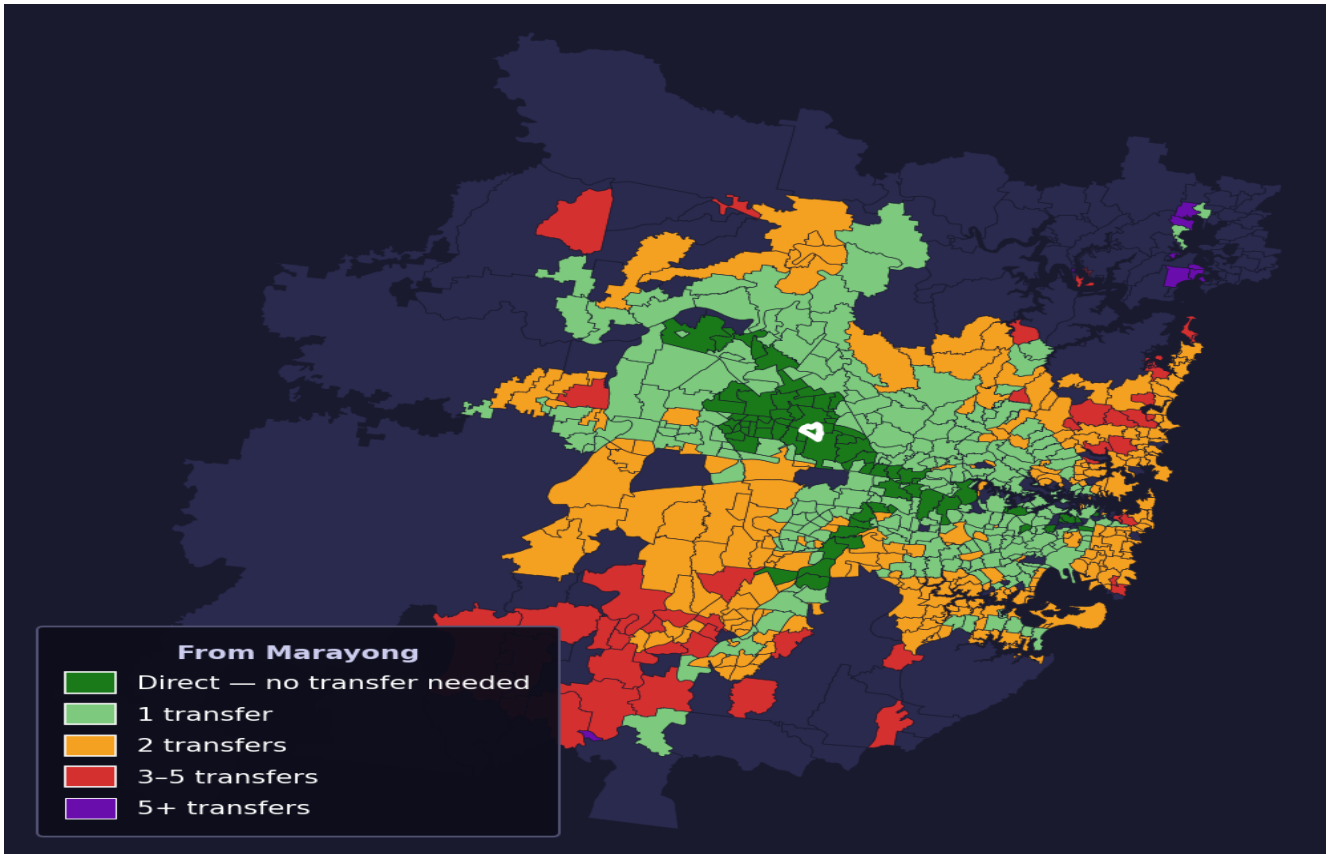

# Marayong

Rank #309 of 781 suburbs

<b>Composite</b> <b>66</b> /100	<b>Journey Quality</b> <b>46</b> /100	<b>Cost Efficiency</b> <b>91</b> /100	<b>Connectivity</b> <b>77</b> /100
------------------------------------	--	--	---------------------------------------

<b>Direct (0 transfers)</b>	<b>70 of 781</b>
<b>1 transfer</b>	<b>269 of 781</b>
<b>2 transfers</b>	<b>259 of 781</b>
<b>3-5 transfers</b>	<b>50 of 781</b>
<b>5+ transfers</b>	<b>132 of 781</b>

Destination	Time	Single Trip	Weekly
Sydney CBD	106 min	\$7.40	\$50.00/wk
Parramatta	72 min	\$5.23	\$50.00/wk
Sydney Airport	166 min	\$9.99	
Macquarie Park	86 min	\$6.35	\$50.00/wk
Olympic Park	140 min	\$9.12	\$50.00/wk