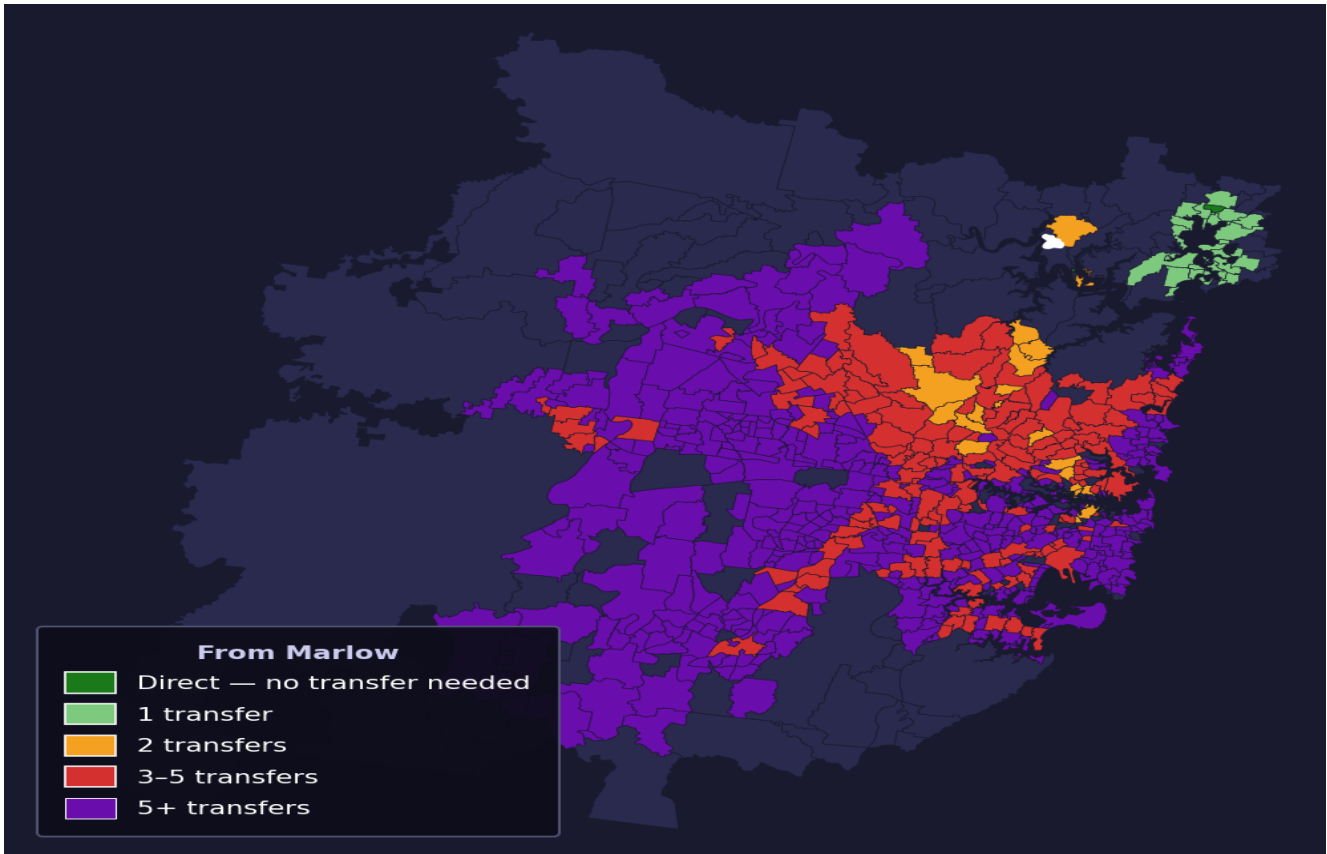

Marlow

Rank #701 of 781 suburbs

Composite 47 _{/100}	Journey Quality 35 _{/100}	Cost Efficiency 94 _{/100}	Connectivity 28 _{/100}
---	---	---	--

Direct (0 transfers)	2 of 781
1 transfer	31 of 781
2 transfers	22 of 781
3-5 transfers	168 of 781
5+ transfers	557 of 781

Destination	Time	Single Trip	Weekly
Sydney CBD	126 min	\$6.99	\$50.00/wk
Parramatta	212 min	\$10.94	\$50.00/wk
Sydney Airport	215 min	\$9.46	
Macquarie Park	161 min	\$9.00	\$50.00/wk
Olympic Park	177 min	\$13.47	\$50.00/wk