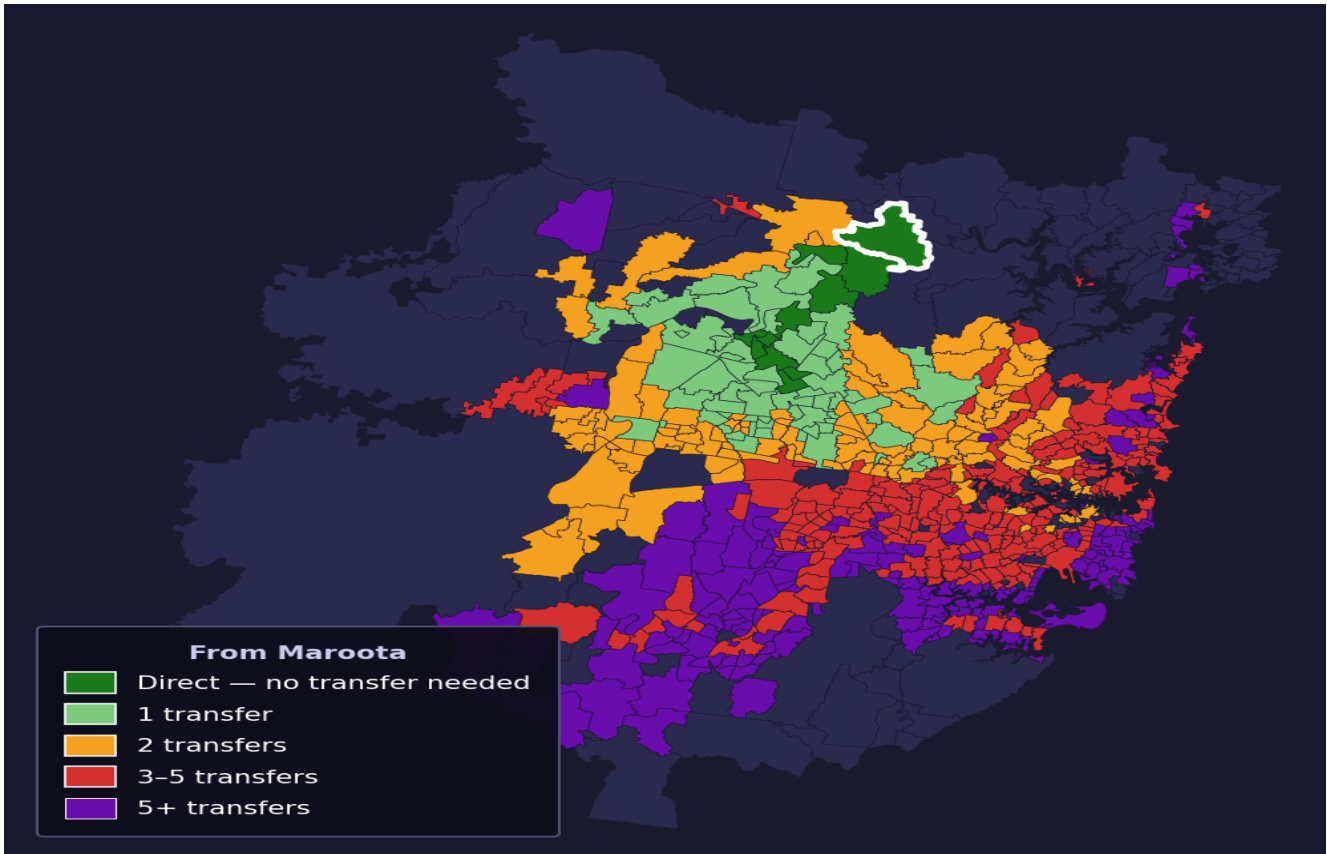

Maroota

Rank #520 of 781 suburbs

Composite 56 /100	Journey Quality 44 /100	Cost Efficiency 92 /100	Connectivity 43 /100
------------------------------------	--	--	---------------------------------------

Direct (0 transfers)	10 of 781
1 transfer	64 of 781
2 transfers	121 of 781
3-5 transfers	265 of 781
5+ transfers	320 of 781

Destination	Time	Single Trip	Weekly
Sydney CBD	110 min	\$7.01	\$48.14/wk
Parramatta	92 min	\$5.59	\$48.14/wk
Sydney Airport	176 min	\$8.88	
Macquarie Park	102 min	\$6.44	\$50.00/wk
Olympic Park	144 min	\$9.43	\$50.00/wk