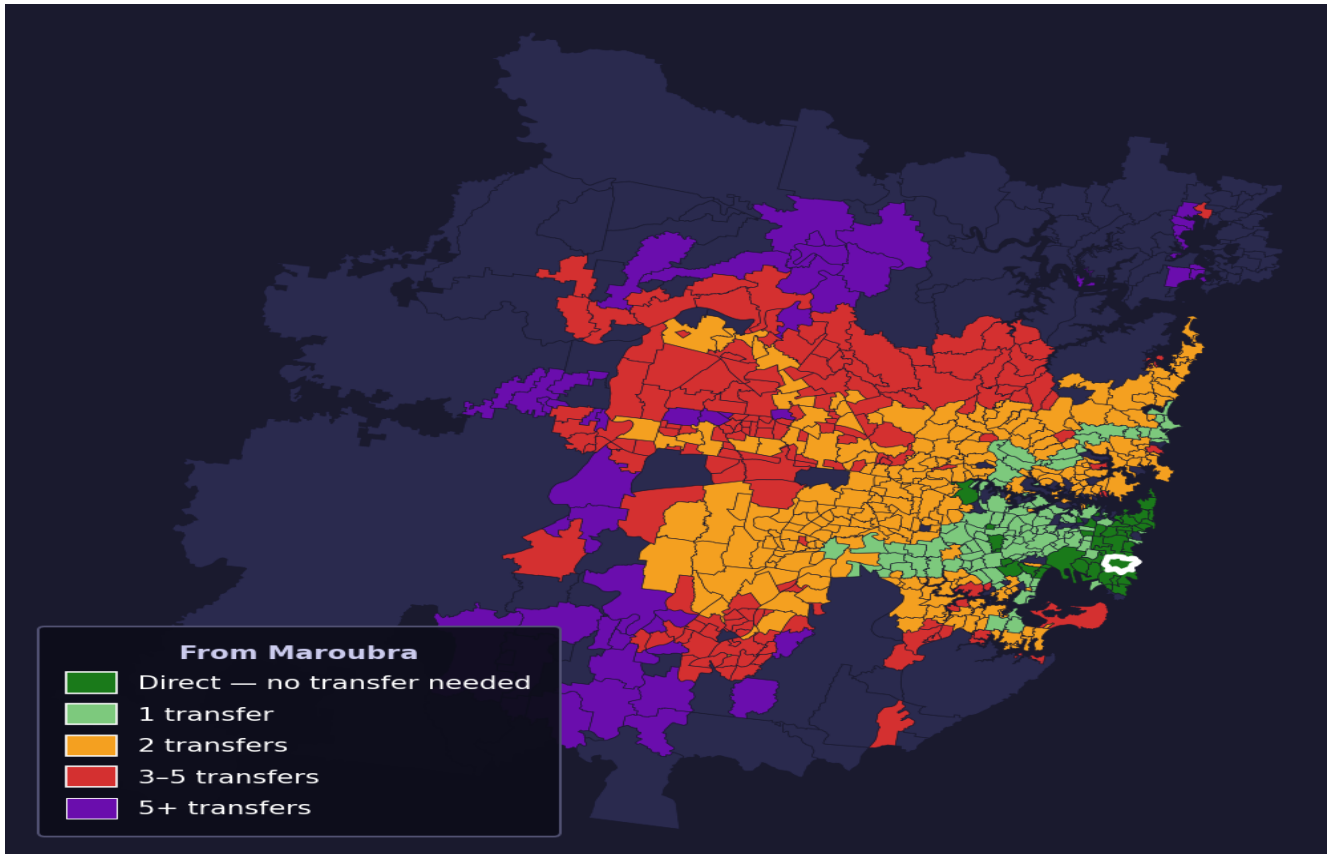

Maroubra

Rank #188 of 781 suburbs

Composite 72 _{/100}	Journey Quality 79 _{/100}	Cost Efficiency 71 _{/100}	Connectivity 61 _{/100}
---	---	---	--

Direct (0 transfers)	48 of 781
1 transfer	113 of 781
2 transfers	262 of 781
3-5 transfers	172 of 781
5+ transfers	185 of 781

Destination	Time	Single Trip	Weekly
Sydney CBD	45 min	\$4.15	\$41.54/wk
Parramatta	133 min	\$8.28	\$50.00/wk
Sydney Airport	69 min	\$3.81	
Macquarie Park	80 min	\$5.91	\$50.00/wk
Olympic Park	153 min	\$9.79	\$50.00/wk