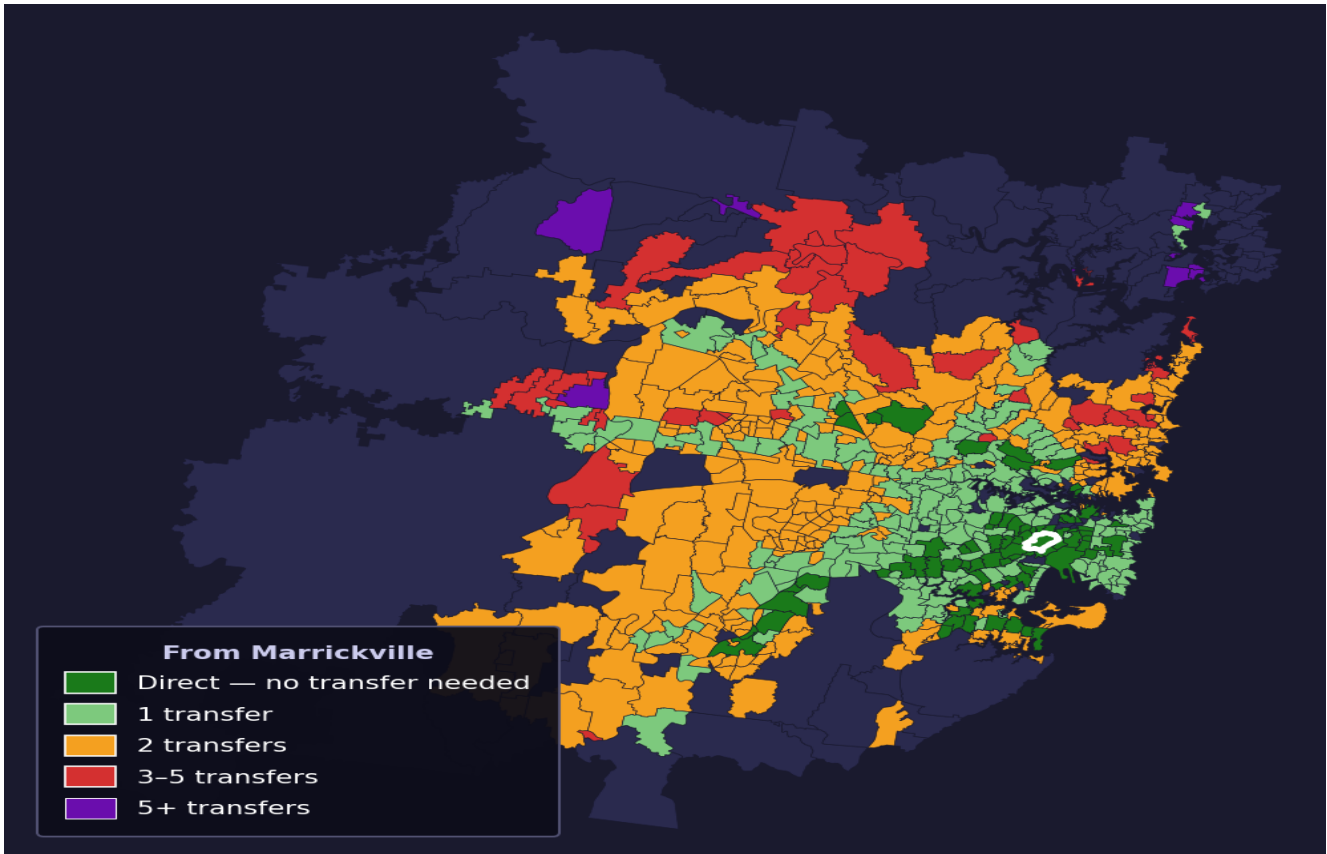

Marrickville

Rank #52 of 781 suburbs

Composite 77 _{/100}	Journey Quality 80 _{/100}	Cost Efficiency 73 _{/100}	Connectivity 77 _{/100}
---	---	---	--

Direct (0 transfers)	84 of 781
1 transfer	229 of 781
2 transfers	287 of 781
3-5 transfers	46 of 781
5+ transfers	134 of 781

Destination	Time	Single Trip	Weekly
Sydney CBD	44 min	\$3.85	\$38.52/wk
Parramatta	109 min	\$5.17	\$50.00/wk
Sydney Airport	83 min	\$4.80	
Macquarie Park	74 min	\$4.82	\$45.04/wk
Olympic Park	102 min	\$5.64	\$50.00/wk