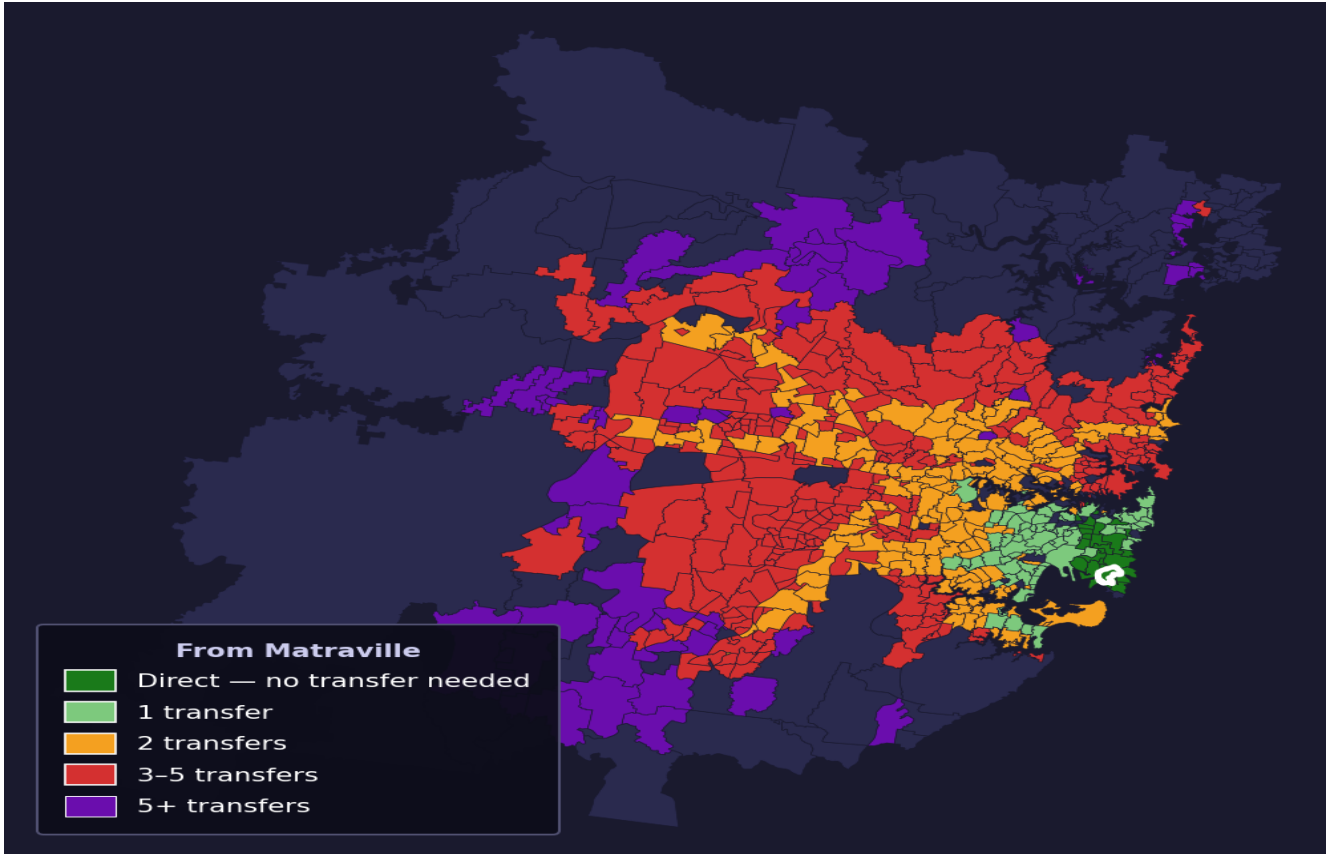

# Matrville

Rank #283 of 781 suburbs

<b>Composite</b> <b>67</b> <sub>/100</sub>	<b>Journey Quality</b> <b>71</b> <sub>/100</sub>	<b>Cost Efficiency</b> <b>78</b> <sub>/100</sub>	<b>Connectivity</b> <b>53</b> <sub>/100</sub>
---	---	---	--

<b>Direct (0 transfers)</b>	<b>27 of 781</b>
<b>1 transfer</b>	<b>79 of 781</b>
<b>2 transfers</b>	<b>185 of 781</b>
<b>3-5 transfers</b>	<b>294 of 781</b>
<b>5+ transfers</b>	<b>195 of 781</b>

Destination	Time	Single Trip	Weekly
Sydney CBD	60 min	\$4.70	<b>\$46.30/wk</b>
Parramatta	151 min	\$8.77	<b>\$50.00/wk</b>
Sydney Airport	68 min	\$3.62	
Macquarie Park	80 min	\$5.79	<b>\$50.00/wk</b>
Olympic Park	157 min	\$12.24	<b>\$50.00/wk</b>