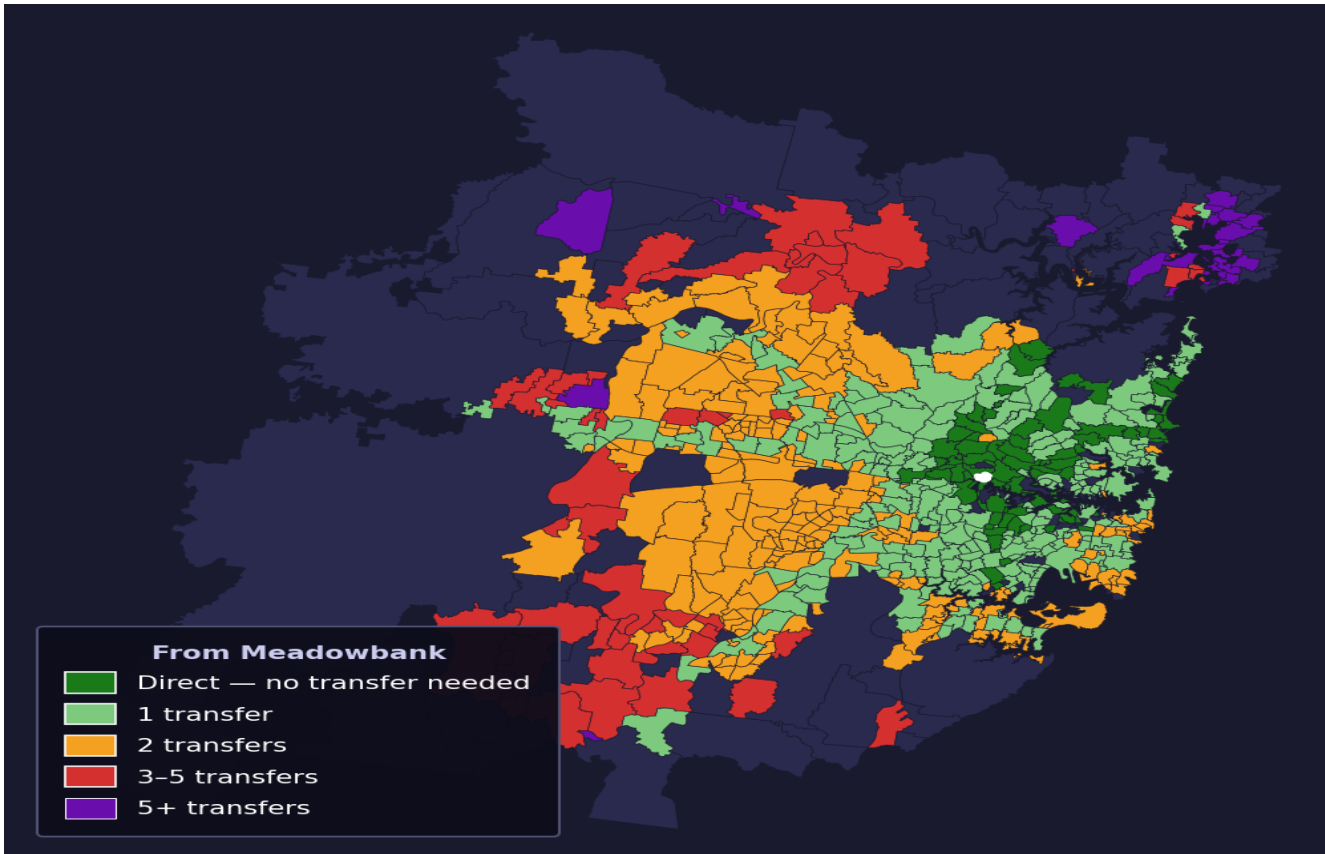

# Meadowbank

Rank #59 of 781 suburbs

<b>Composite</b> <b>76</b> <sub>/100</sub>	<b>Journey Quality</b> <b>75</b> <sub>/100</sub>	<b>Cost Efficiency</b> <b>75</b> <sub>/100</sub>	<b>Connectivity</b> <b>80</b> <sub>/100</sub>
---	---	---	--

<b>Direct (0 transfers)</b>	<b>89 of 781</b>
<b>1 transfer</b>	<b>276 of 781</b>
<b>2 transfers</b>	<b>236 of 781</b>
<b>3-5 transfers</b>	<b>55 of 781</b>
<b>5+ transfers</b>	<b>124 of 781</b>

Destination	Time	Single Trip	Weekly
Sydney CBD	53 min	\$4.38	<b>\$43.78/wk</b>
Parramatta	59 min	\$4.28	<b>\$42.78/wk</b>
Sydney Airport	147 min	\$6.69	
Macquarie Park	33 min	\$3.14	<b>\$31.40/wk</b>
Olympic Park	50 min	\$4.46	<b>\$37.60/wk</b>