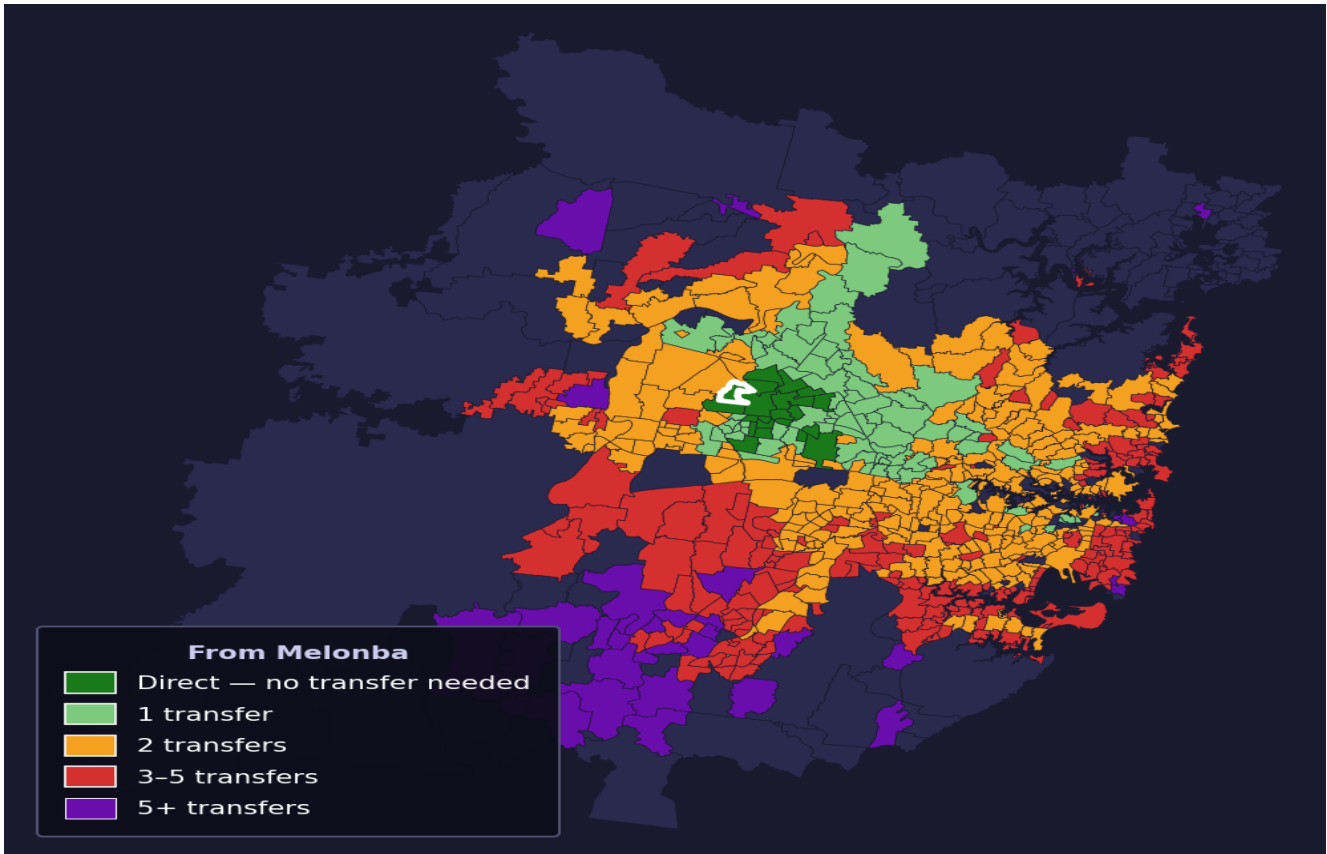

# Melonba

Rank #419 of 781 suburbs

<b>Composite</b> <b>61</b> /100	<b>Journey Quality</b> <b>46</b> /100	<b>Cost Efficiency</b> <b>91</b> /100	<b>Connectivity</b> <b>57</b> /100
------------------------------------	--	--	---------------------------------------

<b>Direct (0 transfers)</b>	<b>20 of 781</b>
<b>1 transfer</b>	<b>79 of 781</b>
<b>2 transfers</b>	<b>294 of 781</b>
<b>3-5 transfers</b>	<b>219 of 781</b>
<b>5+ transfers</b>	<b>168 of 781</b>

Destination	Time	Single Trip	Weekly
Sydney CBD	105 min	\$7.82	\$50.00/wk
Parramatta	116 min	\$8.23	\$50.00/wk
Sydney Airport	178 min	\$8.44	
Macquarie Park	85 min	\$6.37	\$50.00/wk
Olympic Park	136 min	\$8.40	\$50.00/wk