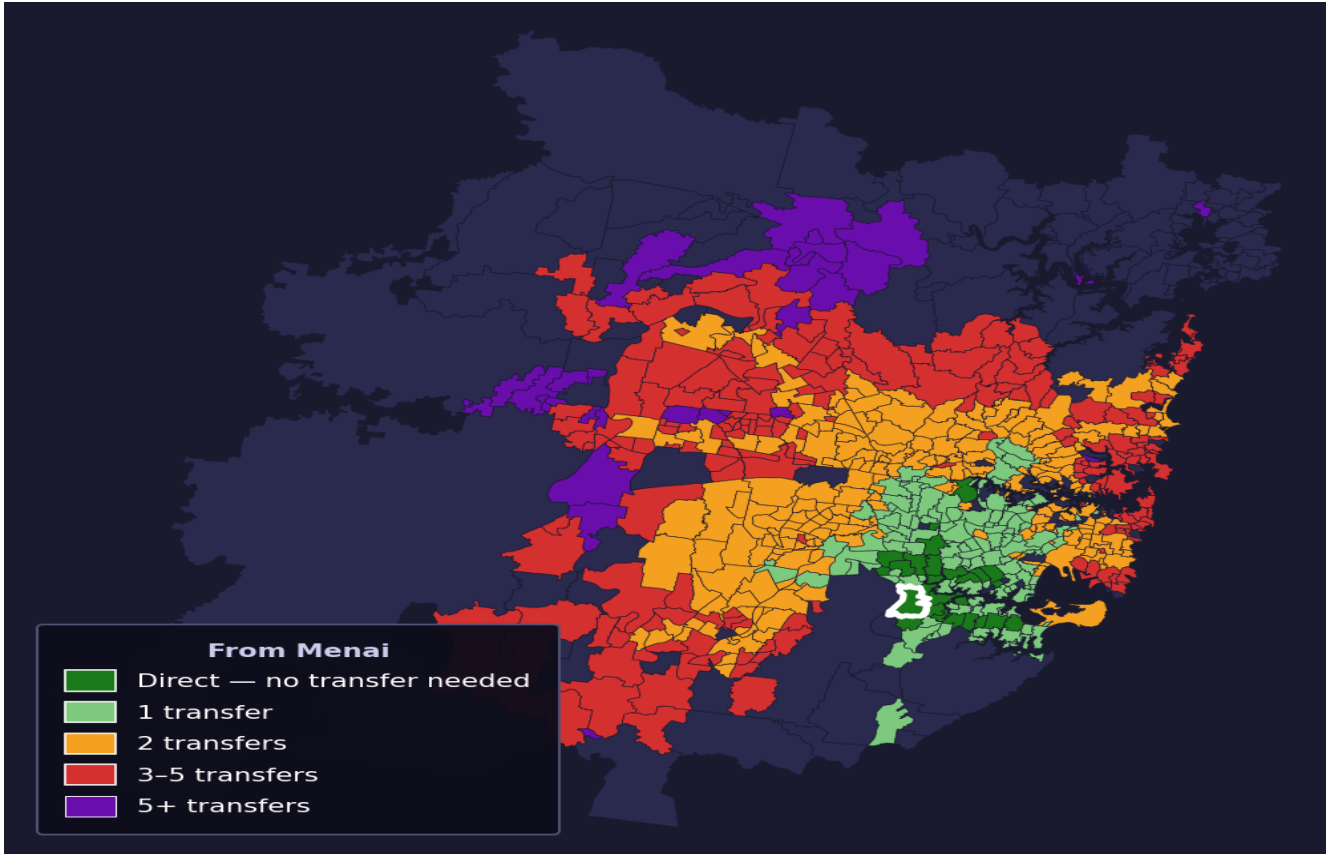

Menai

Rank #609 of 781 suburbs

Composite 52 _{/100}	Journey Quality 22 _{/100}	Cost Efficiency 97 _{/100}	Connectivity 60 _{/100}
---	---	---	--

Direct (0 transfers)	25 of 781
1 transfer	136 of 781
2 transfers	243 of 781
3-5 transfers	210 of 781
5+ transfers	166 of 781

Destination	Time	Single Trip	Weekly
Sydney CBD	150 min	\$8.40	\$50.00/wk
Parramatta	119 min	\$6.37	\$50.00/wk
Sydney Airport	123 min	\$5.48	
Macquarie Park	170 min	\$8.40	\$50.00/wk
Olympic Park	124 min	\$7.00	\$49.96/wk