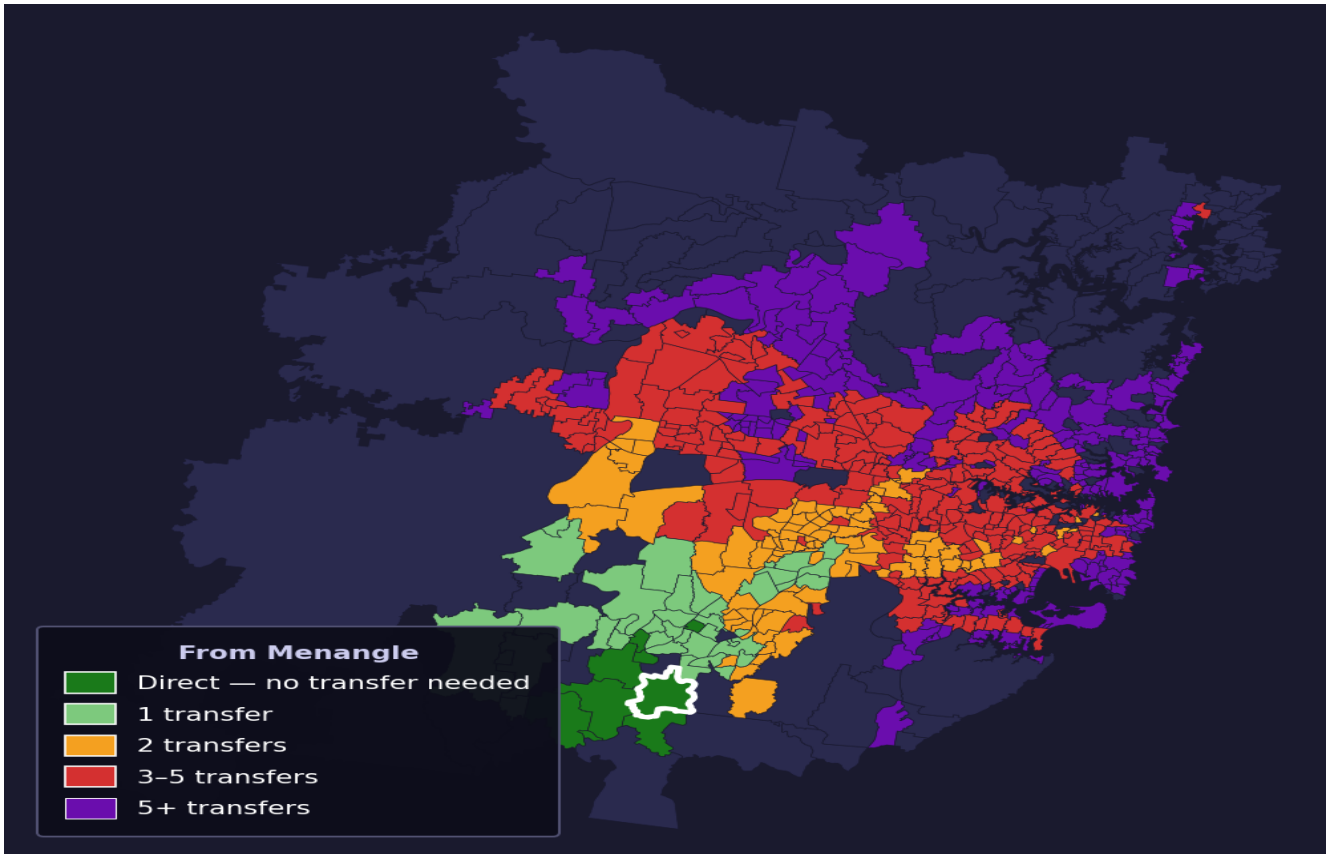

# Menangle

Rank #740 of 781 suburbs

<b>Composite</b> <b>43</b> <sub>/100</sub>	<b>Journey Quality</b> <b>18</b> <sub>/100</sub>	<b>Cost Efficiency</b> <b>98</b> <sub>/100</sub>	<b>Connectivity</b> <b>37</b> <sub>/100</sub>
---	---	---	--

Direct (0 transfers)	8 of 781
1 transfer	40 of 781
2 transfers	92 of 781
3-5 transfers	264 of 781
5+ transfers	376 of 781

Destination	Time	Single Trip	Weekly
Sydney CBD	157 min	\$5.79	\$50.00/wk
Parramatta	177 min	\$9.85	\$50.00/wk
Sydney Airport	200 min	\$7.82	
Macquarie Park	222 min	\$11.88	\$50.00/wk
Olympic Park	128 min	\$6.93	\$50.00/wk