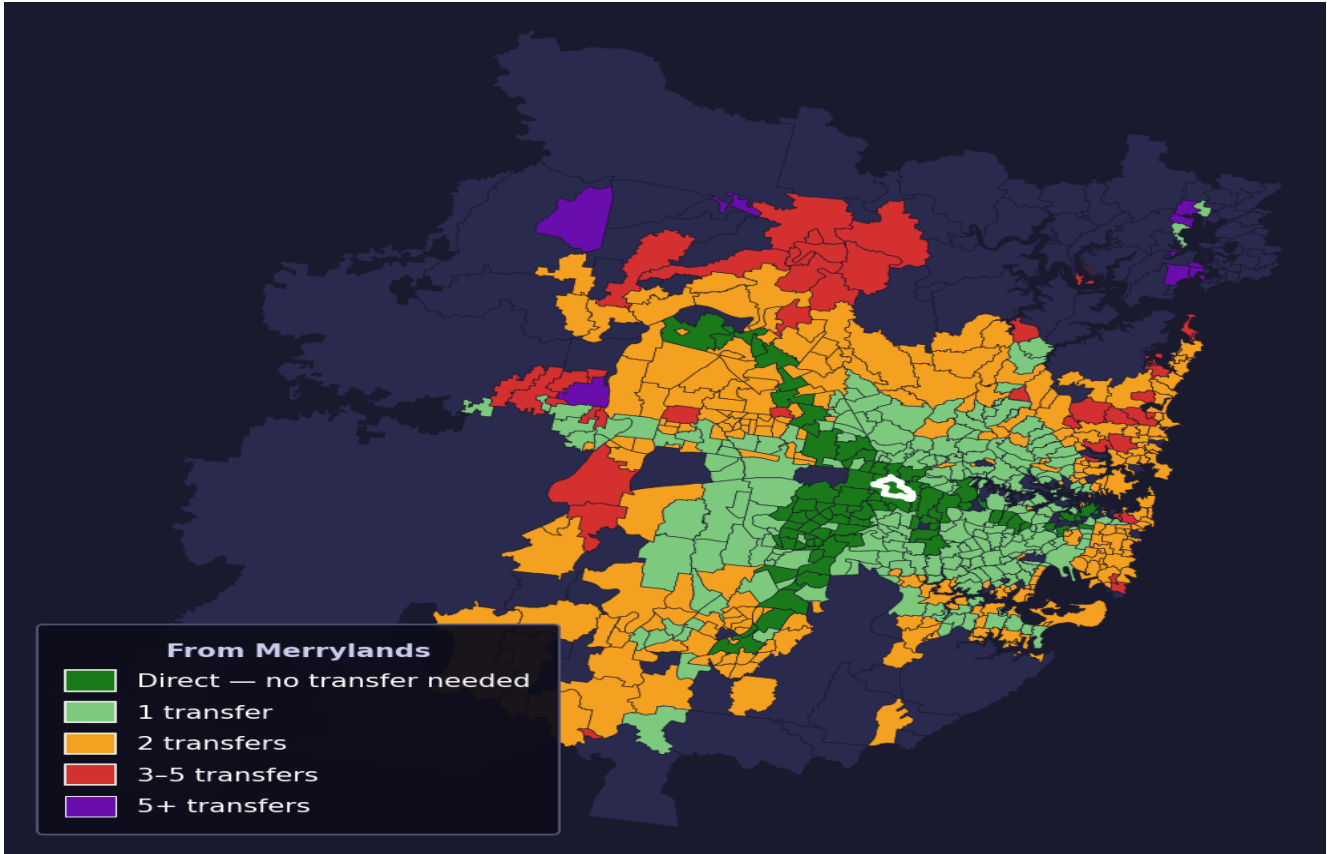

Merrylands

Rank #253 of 781 suburbs

Composite 68 /100	Journey Quality 51 /100	Cost Efficiency 90 /100	Connectivity 78 /100
------------------------------------	--	--	---------------------------------------

Direct (0 transfers)	92 of 781
1 transfer	237 of 781
2 transfers	272 of 781
3-5 transfers	45 of 781
5+ transfers	134 of 781

Destination	Time	Single Trip	Weekly
Sydney CBD	97 min	\$4.94	\$48.06/wk
Parramatta	76 min	\$5.33	\$45.35/wk
Sydney Airport	138 min	\$7.20	
Macquarie Park	158 min	\$8.34	\$50.00/wk
Olympic Park	104 min	\$6.31	\$50.00/wk