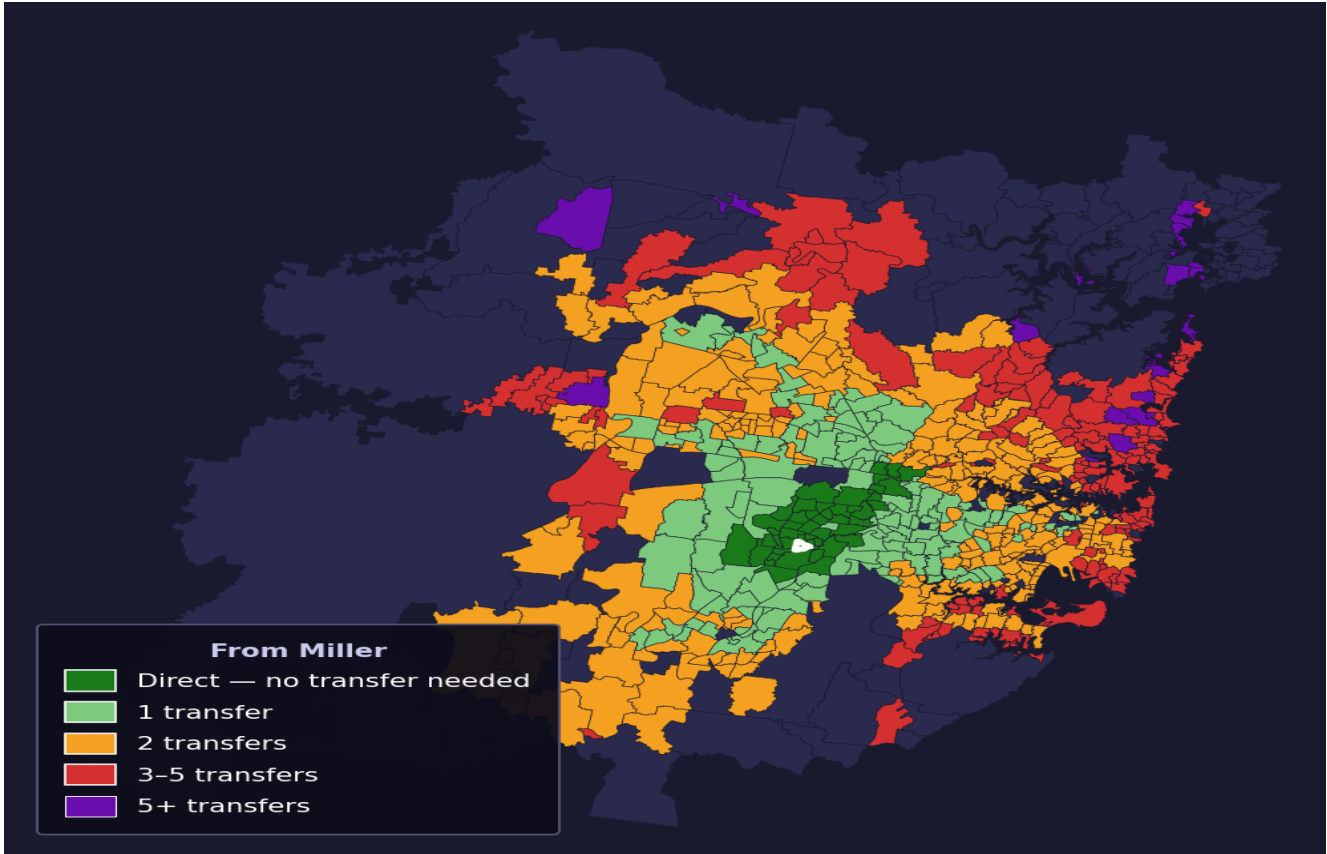

Miller

Rank #477 of 781 suburbs

Composite 58 /100	Journey Quality 31 /100	Cost Efficiency 95 /100	Connectivity 65 /100
------------------------------------	------------------------------------------	------------------------------------------	---------------------------------------

Direct (0 transfers)	50 of 781
1 transfer	140 of 781
2 transfers	280 of 781
3-5 transfers	160 of 781
5+ transfers	150 of 781

Destination	Time	Single Trip	Weekly
Sydney CBD	132 min	\$7.29	\$50.00/wk
Parramatta	71 min	\$4.55	\$44.80/wk
Sydney Airport	171 min	\$7.97	
Macquarie Park	118 min	\$6.58	\$50.00/wk
Olympic Park	124 min	\$6.31	\$50.00/wk