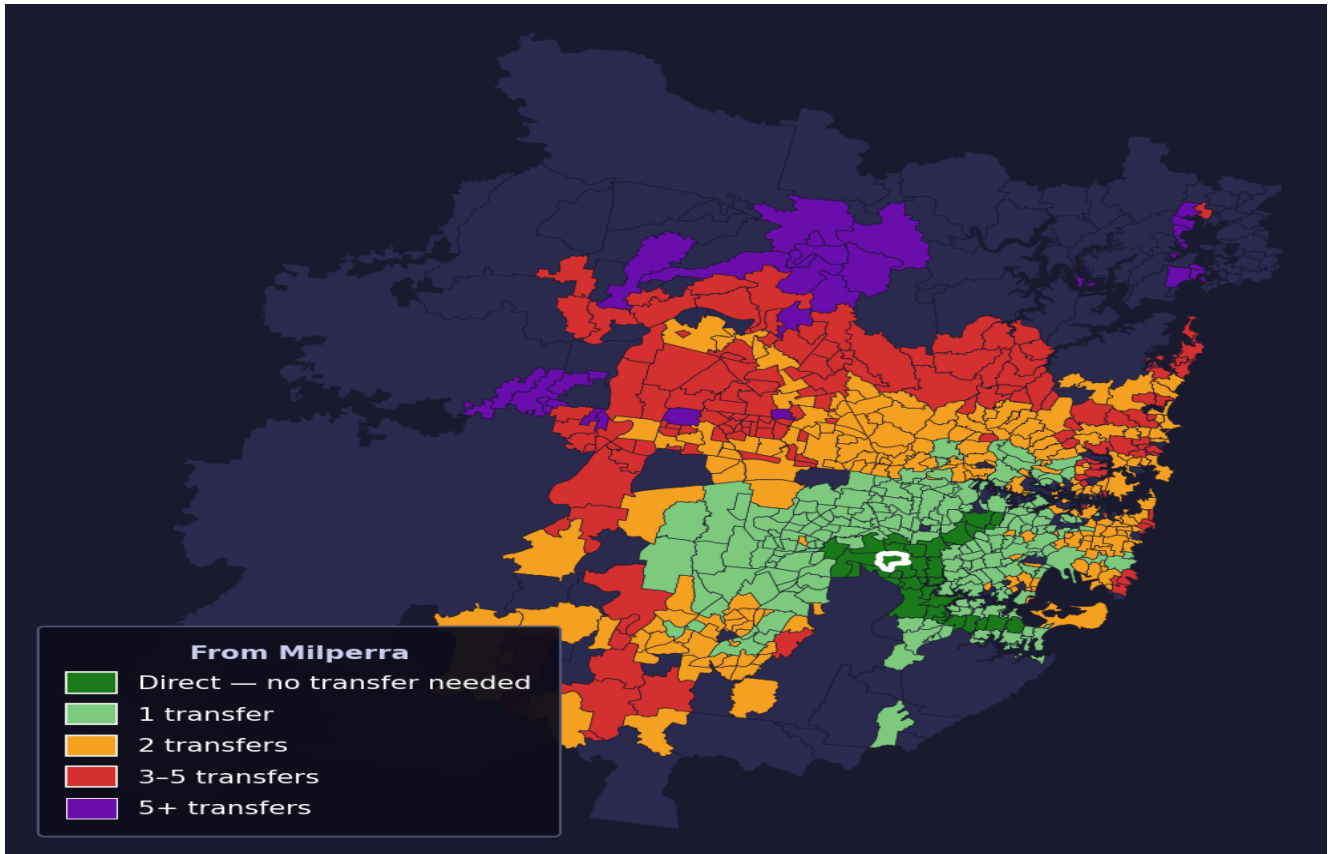

Milperra

Rank #307 of 781 suburbs

Composite 66 /100	Journey Quality 53 /100	Cost Efficiency 92 /100	Connectivity 66 /100
------------------------------------	--	--	---------------------------------------

Direct (0 transfers)	35 of 781
1 transfer	215 of 781
2 transfers	218 of 781
3-5 transfers	153 of 781
5+ transfers	159 of 781

Destination	Time	Single Trip	Weekly
Sydney CBD	93 min	\$4.79	\$42.58/wk
Parramatta	136 min	\$8.44	\$50.00/wk
Sydney Airport	116 min	\$7.10	
Macquarie Park	148 min	\$8.09	\$50.00/wk
Olympic Park	87 min	\$5.87	\$50.00/wk