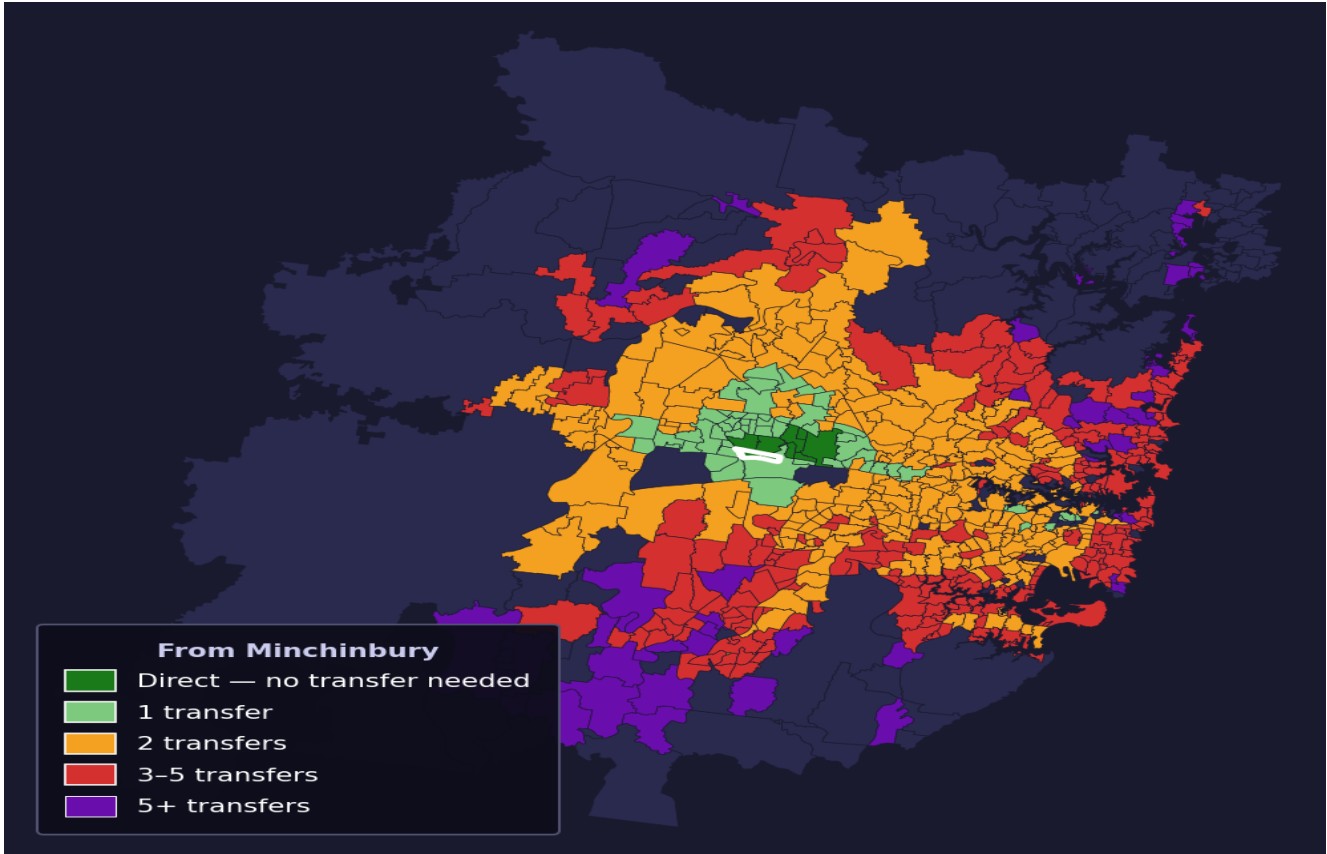

Minchinbury

Rank #550 of 781 suburbs

Composite 54 /100	Journey Quality 33 /100	Cost Efficiency 95 /100	Connectivity 53 /100
------------------------------------	--	--	---------------------------------------

Direct (0 transfers)	7 of 781
1 transfer	57 of 781
2 transfers	279 of 781
3-5 transfers	256 of 781
5+ transfers	181 of 781

Destination	Time	Single Trip	Weekly
Sydney CBD	130 min	\$7.20	\$50.00/wk
Parramatta	84 min	\$6.06	\$50.00/wk
Sydney Airport	184 min	\$10.47	
Macquarie Park	159 min	\$8.33	\$50.00/wk
Olympic Park	145 min	\$8.33	\$50.00/wk