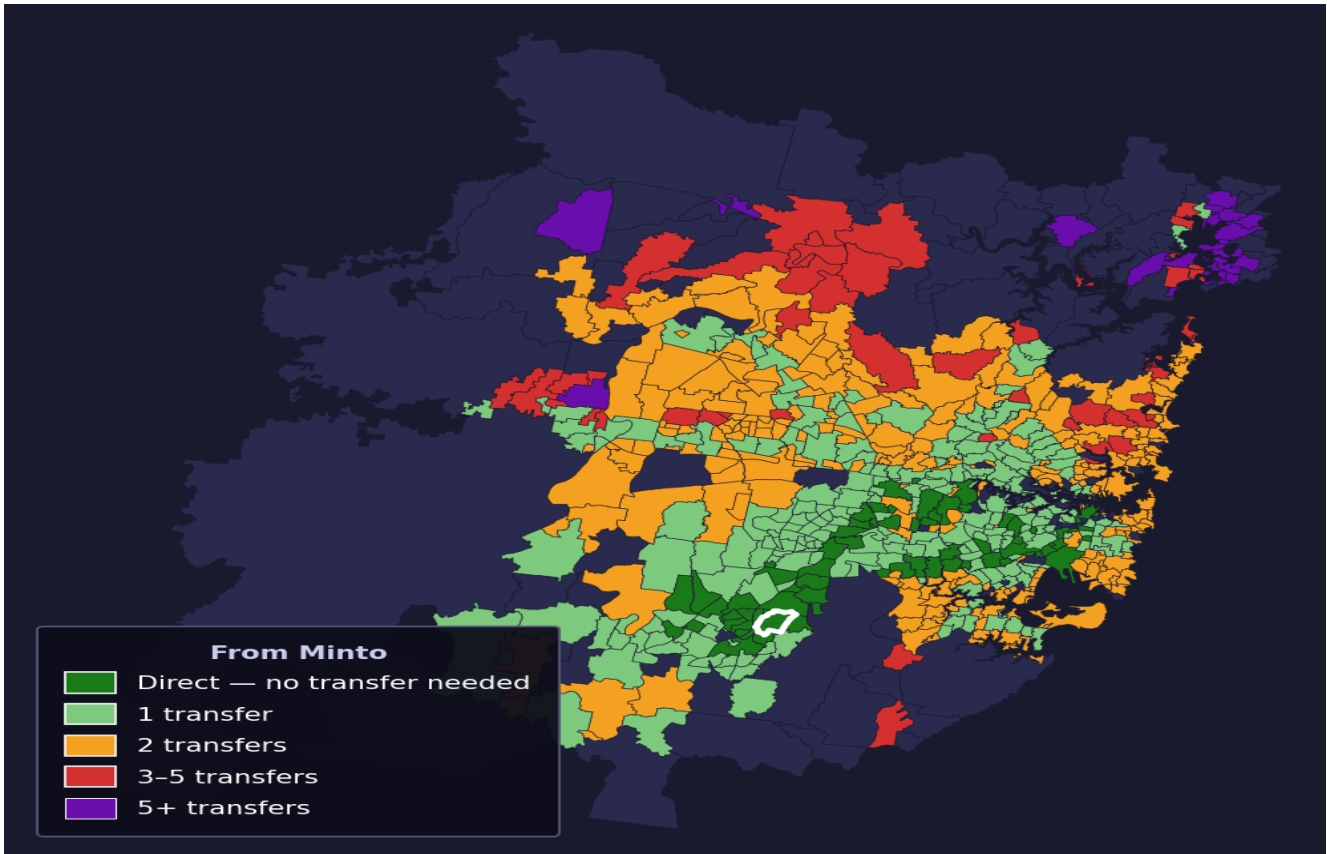

Minto

Rank #282 of 781 suburbs

Composite 67 _{/100}	Journey Quality 47 _{/100}	Cost Efficiency 91 _{/100}	Connectivity 78 _{/100}
---	---	---	--

Direct (0 transfers)	73 of 781
1 transfer	253 of 781
2 transfers	275 of 781
3-5 transfers	52 of 781
5+ transfers	127 of 781

Destination	Time	Single Trip	Weekly
Sydney CBD	104 min	\$4.94	\$48.06/wk
Parramatta	173 min	\$6.97	\$50.00/wk
Sydney Airport	148 min	\$6.97	
Macquarie Park	166 min	\$6.97	\$50.00/wk
Olympic Park	128 min	\$6.91	\$50.00/wk