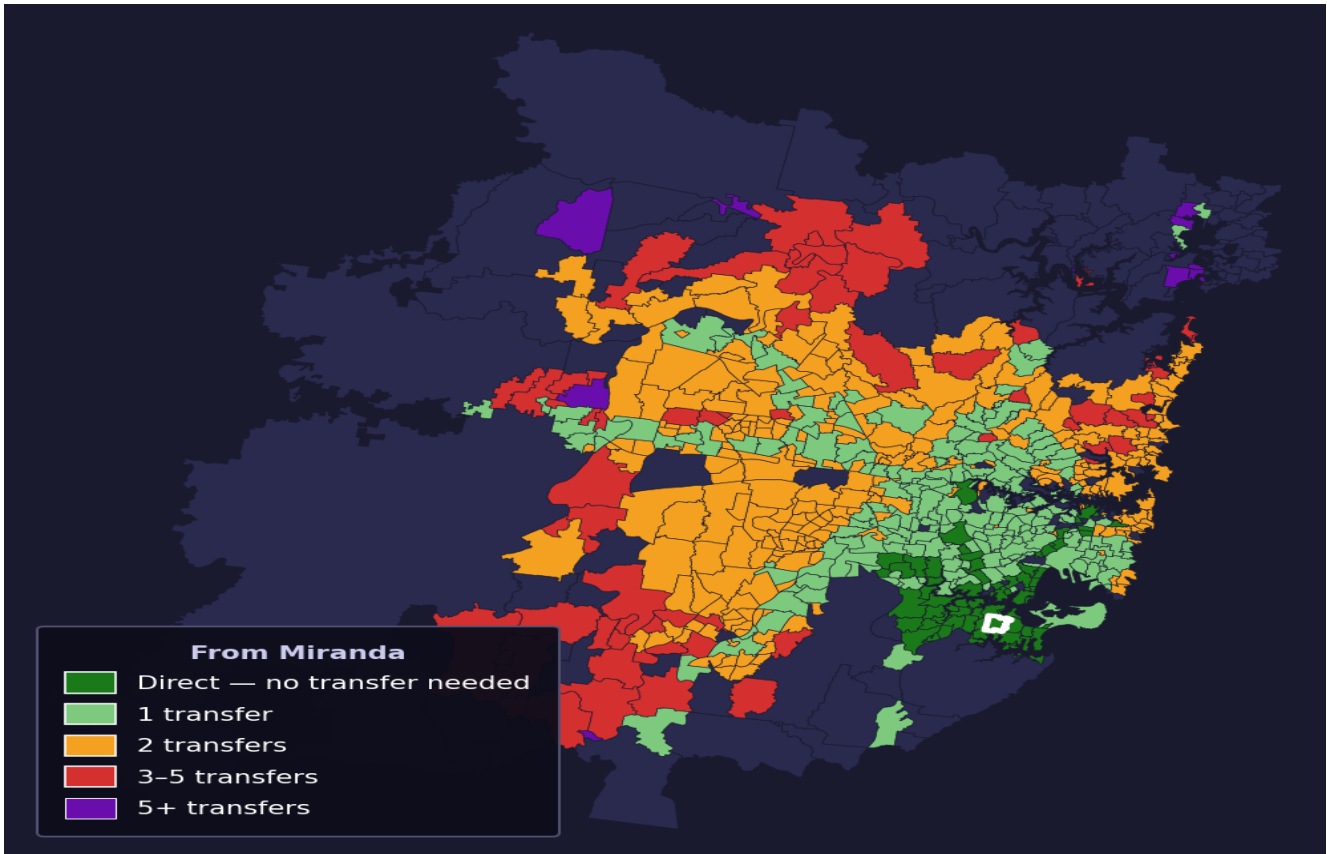

Miranda

Rank #227 of 781 suburbs

Composite 70 _{/100}	Journey Quality 57 _{/100}	Cost Efficiency 88 _{/100}	Connectivity 75 _{/100}
---	---	---	--

Direct (0 transfers)	73 of 781
1 transfer	225 of 781
2 transfers	280 of 781
3-5 transfers	67 of 781
5+ transfers	135 of 781

Destination	Time	Single Trip	Weekly
Sydney CBD	86 min	\$5.37	\$46.74/wk
Parramatta	127 min	\$7.75	\$50.00/wk
Sydney Airport	86 min	\$5.36	
Macquarie Park	162 min	\$8.62	\$50.00/wk
Olympic Park	132 min	\$7.58	\$50.00/wk