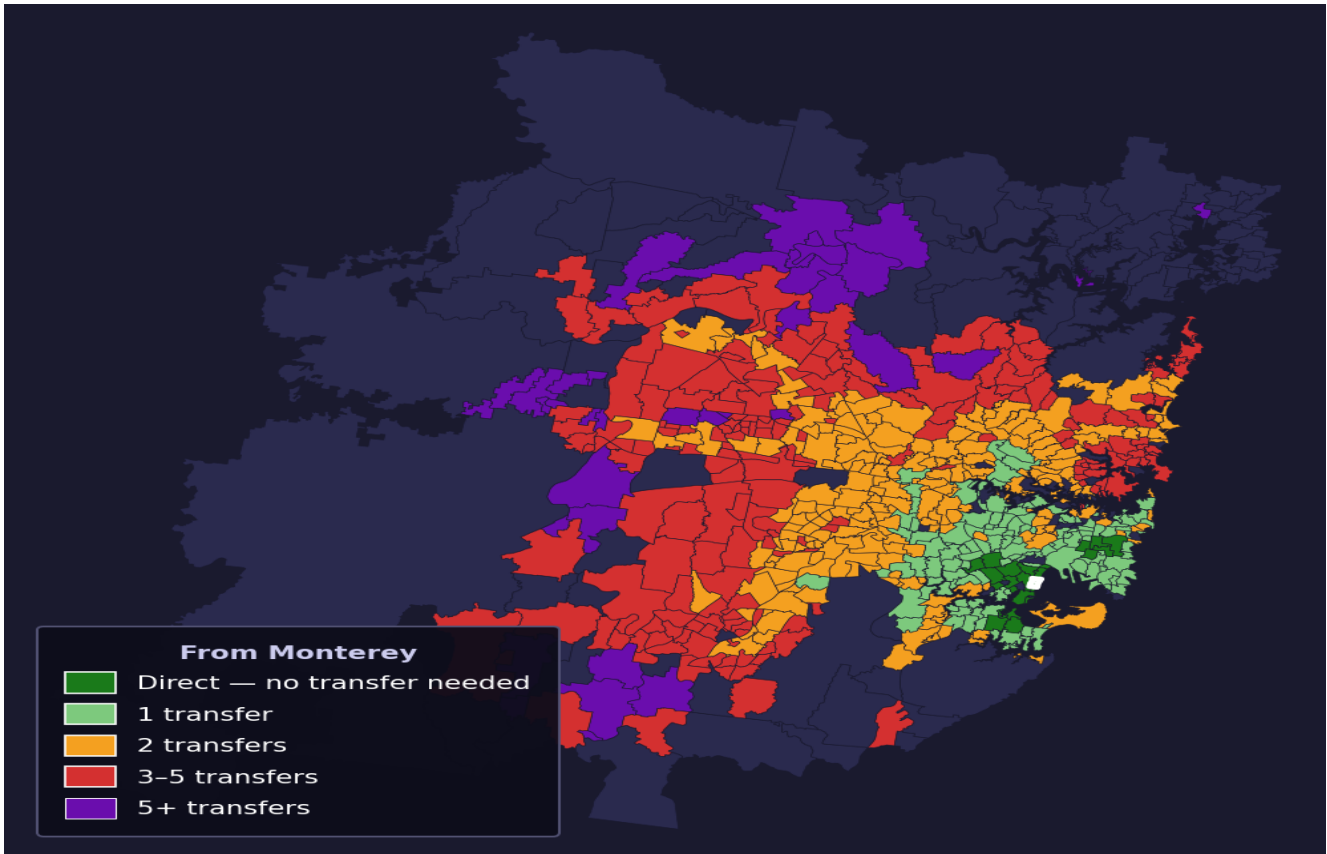

# Monterey

Rank #553 of 781 suburbs

<b>Composite</b> <b>54</b> /100	<b>Journey Quality</b> <b>28</b> /100	<b>Cost Efficiency</b> <b>96</b> /100	<b>Connectivity</b> <b>59</b> /100
------------------------------------	--	--	---------------------------------------

Direct (0 transfers)	24 of 781
1 transfer	137 of 781
2 transfers	235 of 781
3-5 transfers	211 of 781
5+ transfers	173 of 781

Destination	Time	Single Trip	Weekly
Sydney CBD	138 min	\$6.93	\$50.00/wk
Parramatta	141 min	\$7.97	\$50.00/wk
Sydney Airport	92 min	\$4.63	
Macquarie Park	157 min	\$7.54	\$50.00/wk
Olympic Park	118 min	\$6.41	\$50.00/wk