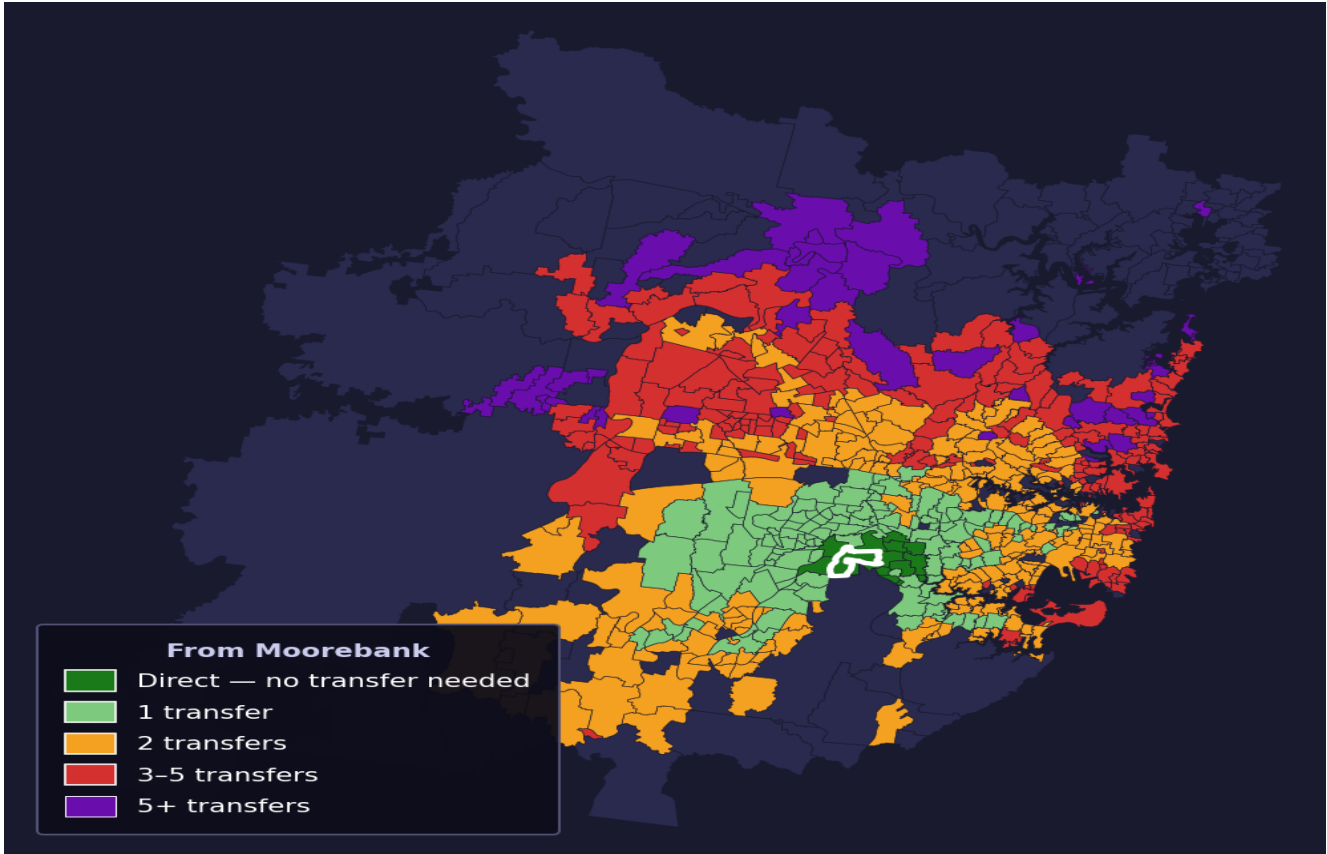

Moorebank

Rank #433 of 781 suburbs

Composite 60 /100	Journey Quality 42 /100	Cost Efficiency 94 /100	Connectivity 58 /100
------------------------------------	--	--	---------------------------------------

Direct (0 transfers)	15 of 781
1 transfer	131 of 781
2 transfers	252 of 781
3-5 transfers	202 of 781
5+ transfers	180 of 781

Destination	Time	Single Trip	Weekly
Sydney CBD	113 min	\$5.92	\$44.35/wk
Parramatta	93 min	\$6.31	\$47.36/wk
Sydney Airport	152 min	\$7.64	
Macquarie Park	131 min	\$7.59	\$50.00/wk
Olympic Park	104 min	\$5.62	\$50.00/wk