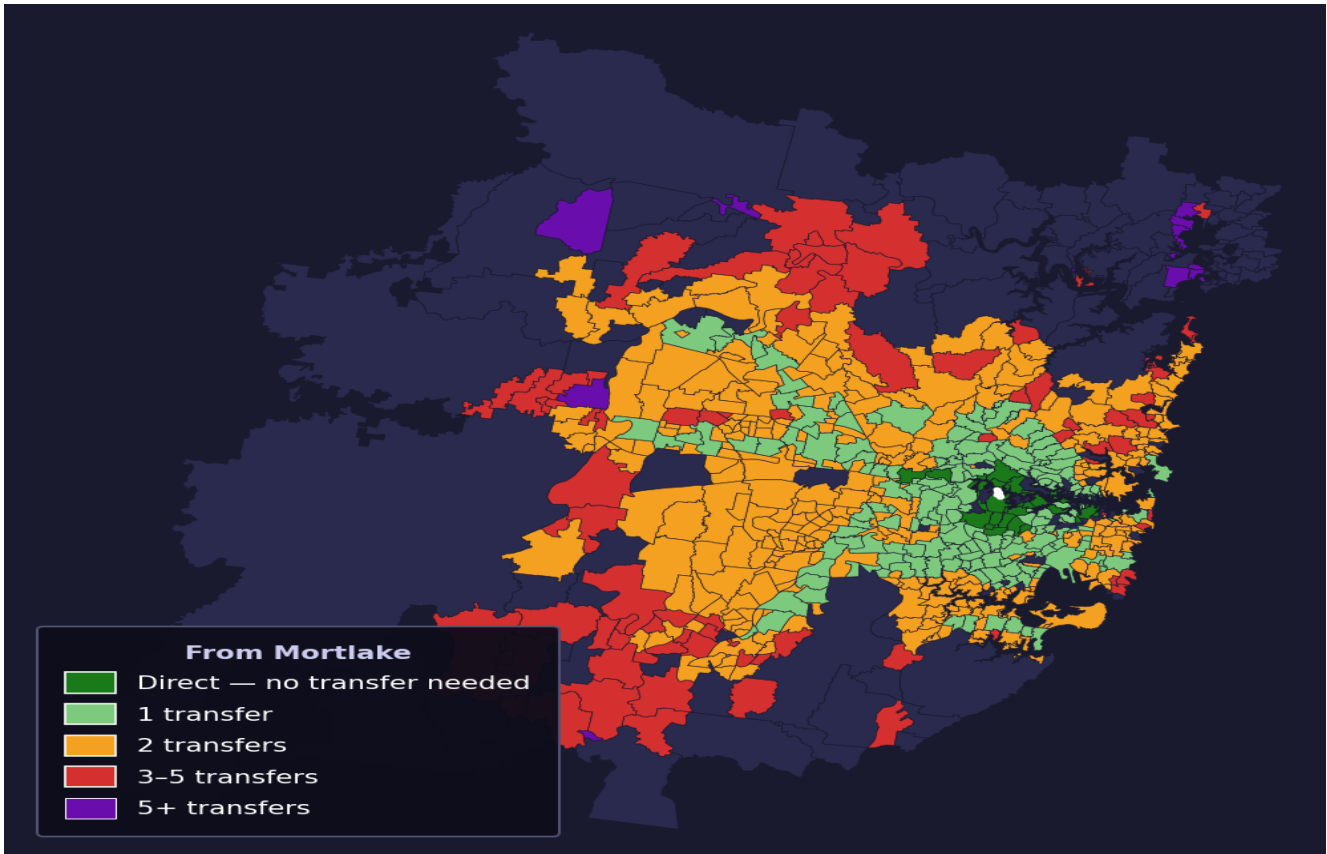

Mortlake

Rank #259 of 781 suburbs

Composite 68 _{/100}	Journey Quality 57 _{/100}	Cost Efficiency 86 _{/100}	Connectivity 70 _{/100}
---	---	---	--

Direct (0 transfers)	36 of 781
1 transfer	184 of 781
2 transfers	340 of 781
3-5 transfers	86 of 781
5+ transfers	134 of 781

Destination	Time	Single Trip	Weekly
Sydney CBD	84 min	\$6.27	\$50.00/wk
Parramatta	144 min	\$6.98	\$50.00/wk
Sydney Airport	88 min	\$5.17	
Macquarie Park	91 min	\$5.38	\$46.04/wk
Olympic Park	84 min	\$4.59	\$45.90/wk