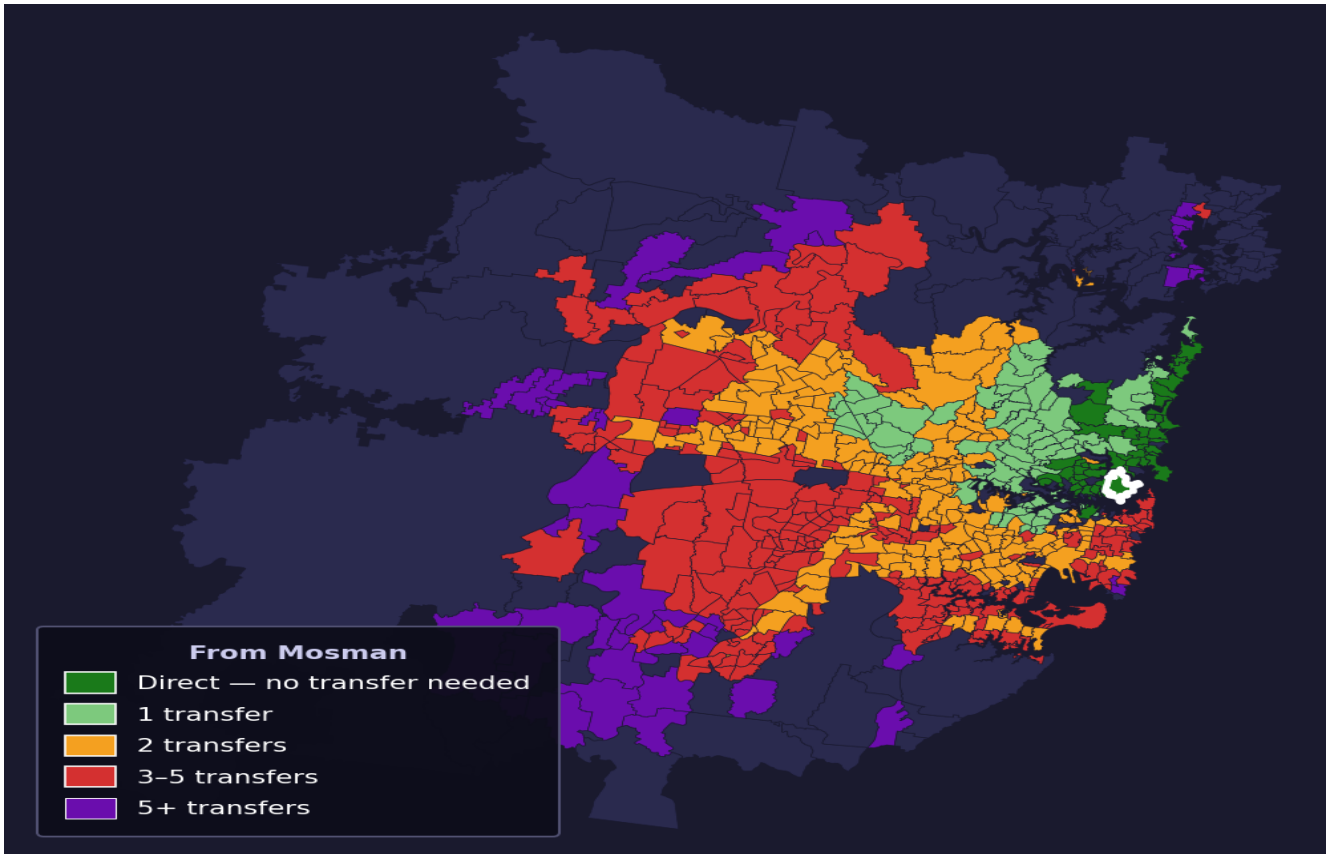

# Mosman

Rank #196 of 781 suburbs

<b>Composite</b> <b>71</b> <sub>/100</sub>	<b>Journey Quality</b> <b>84</b> <sub>/100</sub>	<b>Cost Efficiency</b> <b>65</b> <sub>/100</sub>	<b>Connectivity</b> <b>58</b> <sub>/100</sub>
---	---	---	--

<b>Direct (0 transfers)</b>	<b>54 of 781</b>
<b>1 transfer</b>	<b>93 of 781</b>
<b>2 transfers</b>	<b>198 of 781</b>
<b>3-5 transfers</b>	<b>255 of 781</b>
<b>5+ transfers</b>	<b>180 of 781</b>

Destination	Time	Single Trip	Weekly
Sydney CBD	37 min	\$3.93	<b>\$39.30/wk</b>
Parramatta	107 min	\$7.09	<b>\$50.00/wk</b>
Sydney Airport	134 min	\$6.39	
Macquarie Park	77 min	\$5.15	<b>\$49.18/wk</b>
Olympic Park	117 min	\$6.24	<b>\$50.00/wk</b>