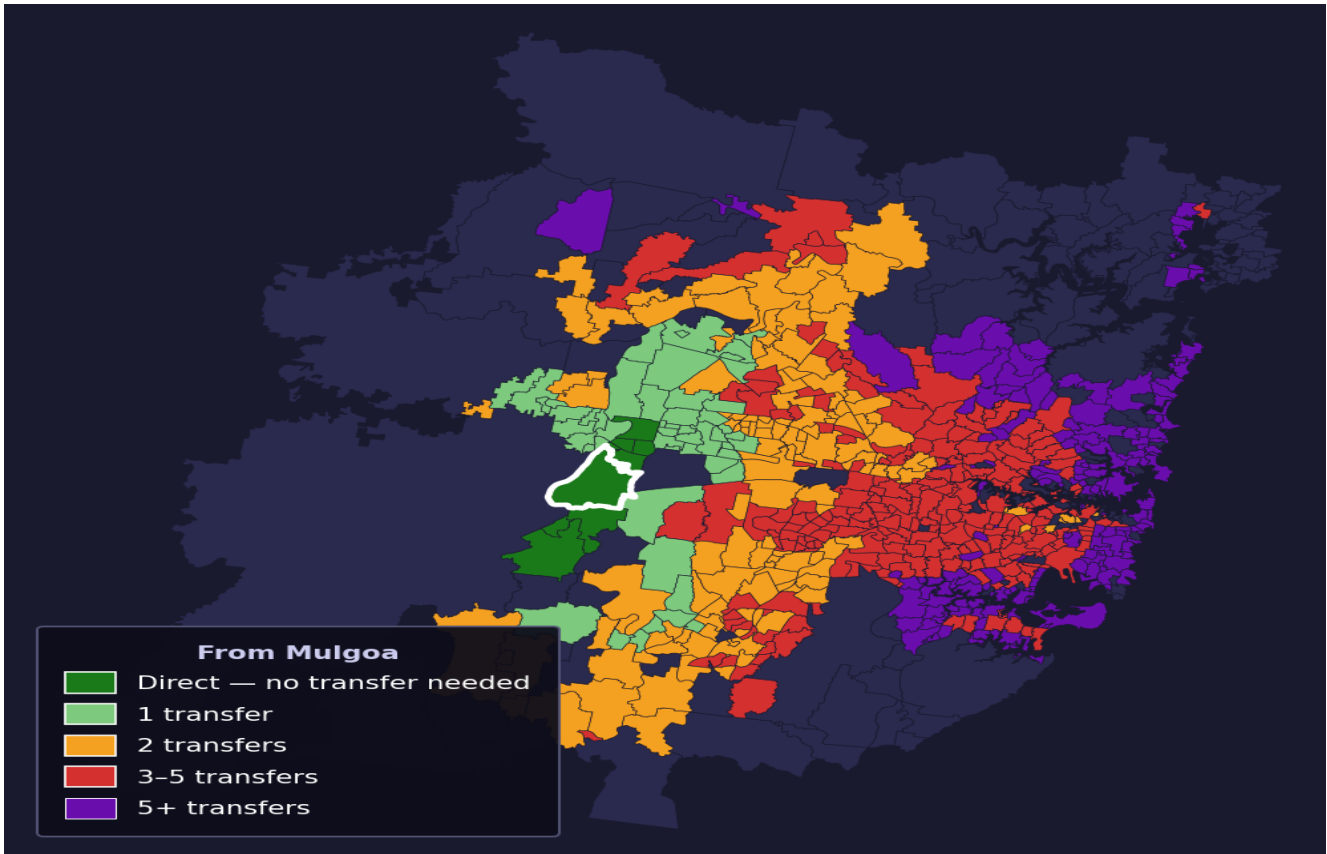

Mulgoa

Rank #736 of 781 suburbs

Composite 44 /100	Journey Quality 15 /100	Cost Efficiency 98 /100	Connectivity 41 /100
------------------------------------	--	--	---------------------------------------

Direct (0 transfers)	8 of 781
1 transfer	52 of 781
2 transfers	136 of 781
3-5 transfers	256 of 781
5+ transfers	328 of 781

Destination	Time	Single Trip	Weekly
Sydney CBD	162 min	\$6.68	\$48.76/wk
Parramatta	136 min	\$6.76	\$48.76/wk
Sydney Airport	210 min	\$8.91	
Macquarie Park	191 min	\$9.11	\$50.00/wk
Olympic Park	162 min	\$9.55	\$50.00/wk