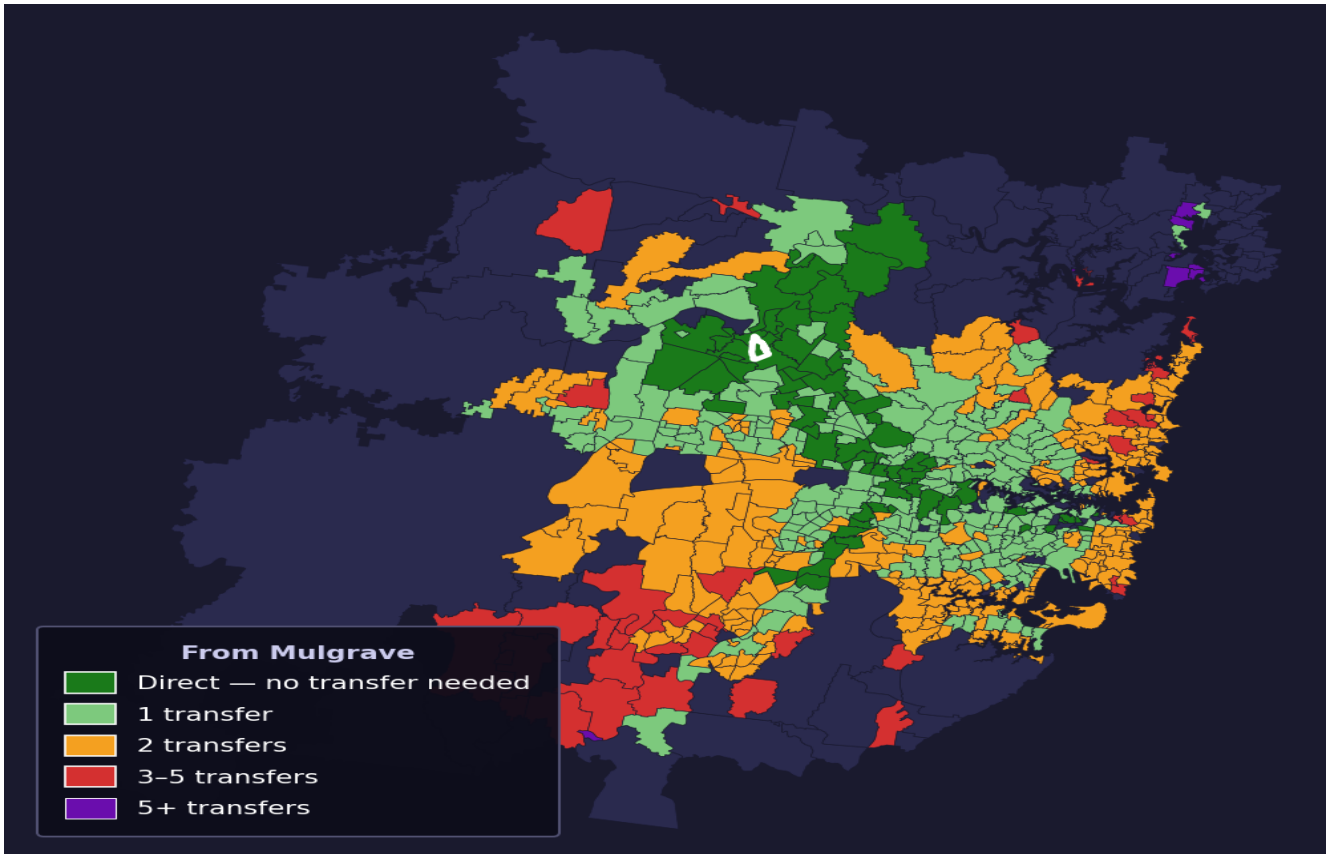

# Mulgrave

Rank #312 of 781 suburbs

<b>Composite</b> <b>66</b> /100	<b>Journey Quality</b> <b>43</b> /100	<b>Cost Efficiency</b> <b>95</b> /100	<b>Connectivity</b> <b>77</b> /100
------------------------------------	--	--	---------------------------------------

Transfers	Count
Direct (0 transfers)	69 of 781
1 transfer	265 of 781
2 transfers	267 of 781
3-5 transfers	47 of 781
5+ transfers	132 of 781

Destination	Time	Single Trip	Weekly
Sydney CBD	110 min	\$4.26	\$42.24/wk
Parramatta	79 min	\$4.26	\$42.24/wk
Sydney Airport	150 min	\$6.06	
Macquarie Park	139 min	\$6.74	\$50.00/wk
Olympic Park	163 min	\$9.65	\$50.00/wk