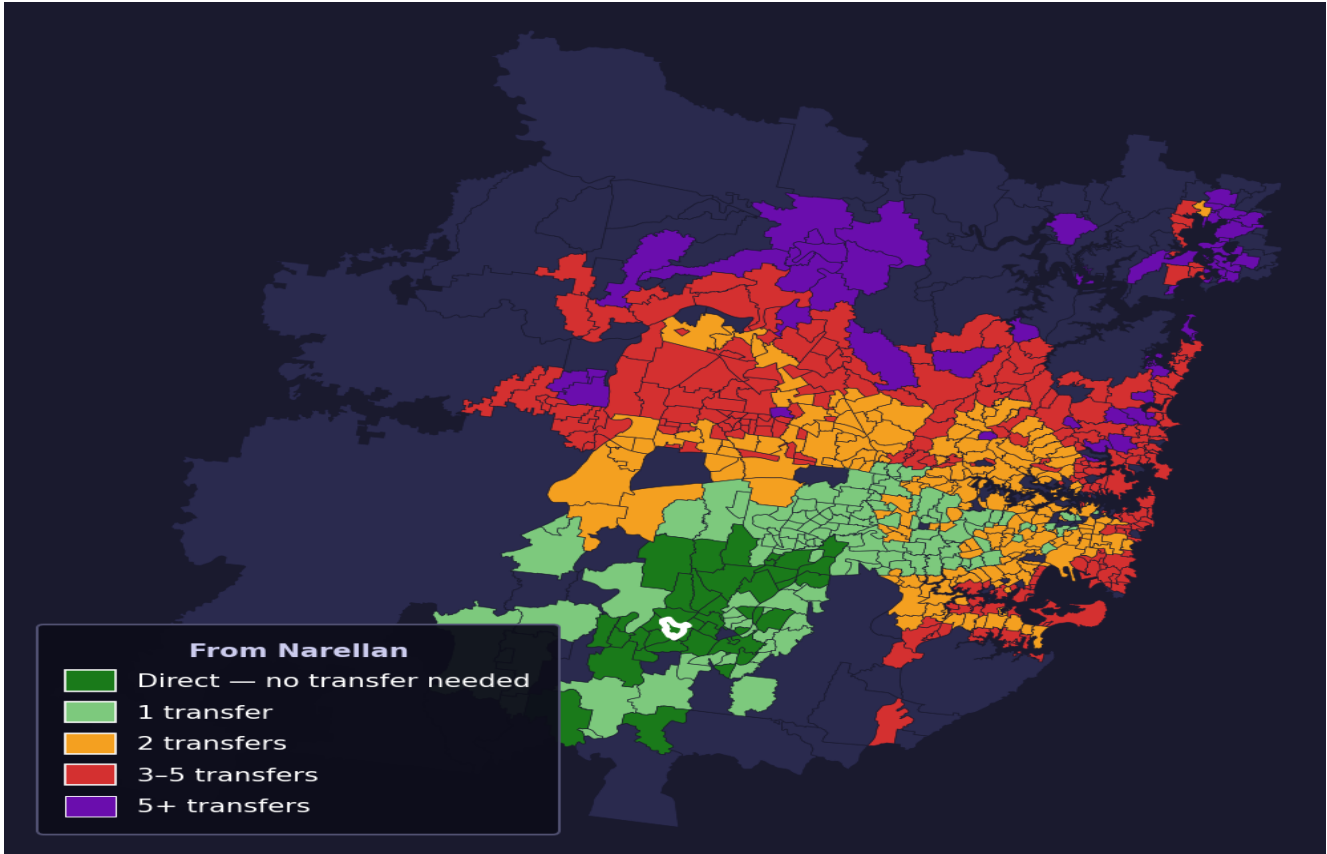

Narellan

Rank #498 of 781 suburbs

Composite 57 / ₁₀₀	Journey Quality 32 / ₁₀₀	Cost Efficiency 95 / ₁₀₀	Connectivity 61 / ₁₀₀
--	--	--	---

Direct (0 transfers)	42 of 781
1 transfer	127 of 781
2 transfers	210 of 781
3-5 transfers	241 of 781
5+ transfers	160 of 781

Destination	Time	Single Trip	Weekly
Sydney CBD	130 min	\$6.06	\$50.00/wk
Parramatta	170 min	\$9.31	\$50.00/wk
Sydney Airport	187 min	\$8.09	
Macquarie Park	195 min	\$10.53	\$50.00/wk
Olympic Park	128 min	\$6.93	\$50.00/wk