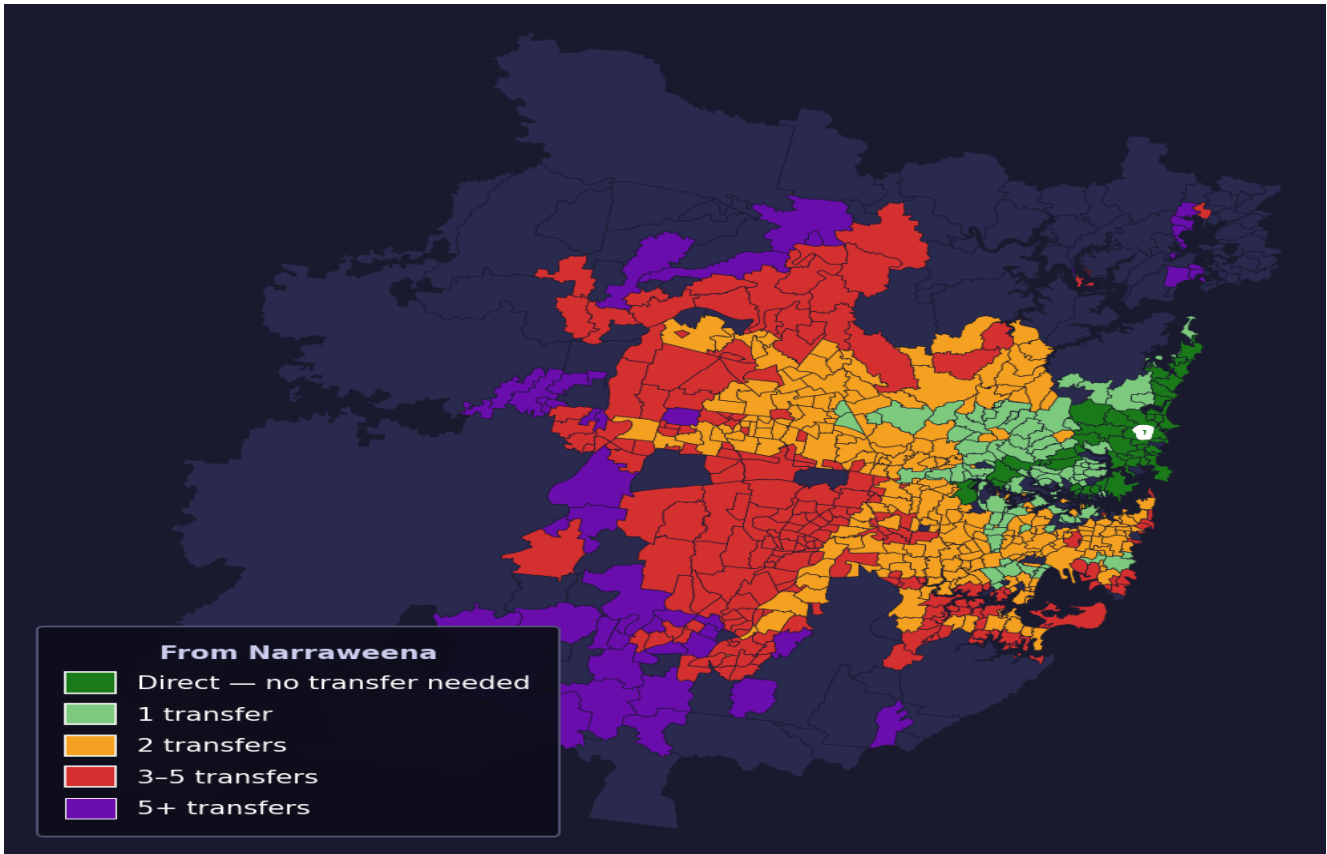

Narraweena

Rank #287 of 781 suburbs

Composite 67 _{/100}	Journey Quality 64 _{/100}	Cost Efficiency 82 _{/100}	Connectivity 60 _{/100}
---	---	---	--

Direct (0 transfers)	50 of 781
1 transfer	100 of 781
2 transfers	236 of 781
3-5 transfers	216 of 781
5+ transfers	178 of 781

Destination	Time	Single Trip	Weekly
Sydney CBD	72 min	\$5.04	\$49.30/wk
Parramatta	175 min	\$8.76	\$50.00/wk
Sydney Airport	163 min	\$7.07	
Macquarie Park	96 min	\$6.26	\$50.00/wk
Olympic Park	149 min	\$11.81	\$50.00/wk