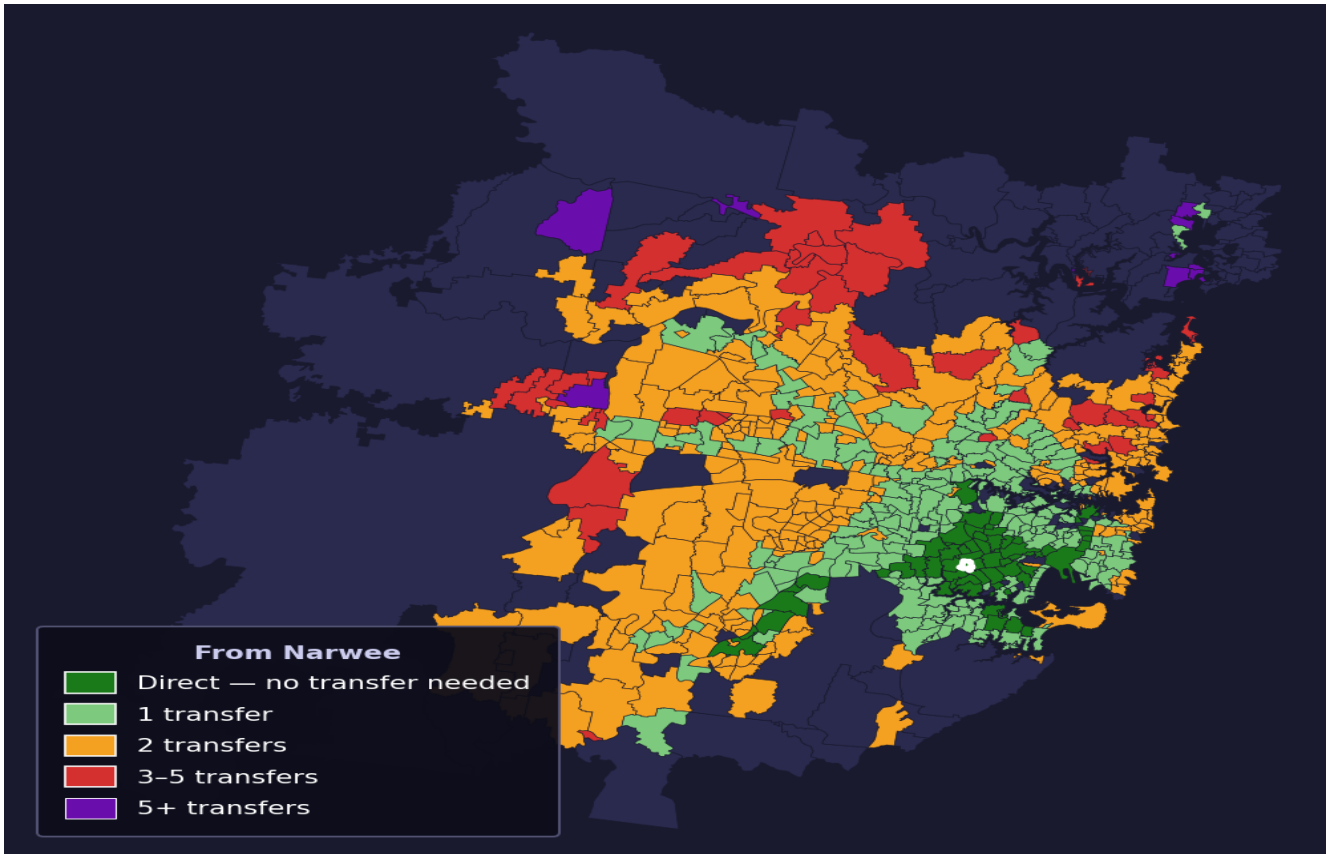

Narwee

Rank #121 of 781 suburbs

Composite 74 _{/100}	Journey Quality 68 _{/100}	Cost Efficiency 84 _{/100}	Connectivity 76 _{/100}
---	---	---	--

Direct (0 transfers)	66 of 781
1 transfer	243 of 781
2 transfers	291 of 781
3-5 transfers	46 of 781
5+ transfers	134 of 781

Destination	Time	Single Trip	Weekly
Sydney CBD	66 min	\$4.09	\$40.92/wk
Parramatta	115 min	\$6.81	\$50.00/wk
Sydney Airport	51 min	\$4.09	
Macquarie Park	127 min	\$6.12	\$50.00/wk
Olympic Park	76 min	\$5.17	\$50.00/wk