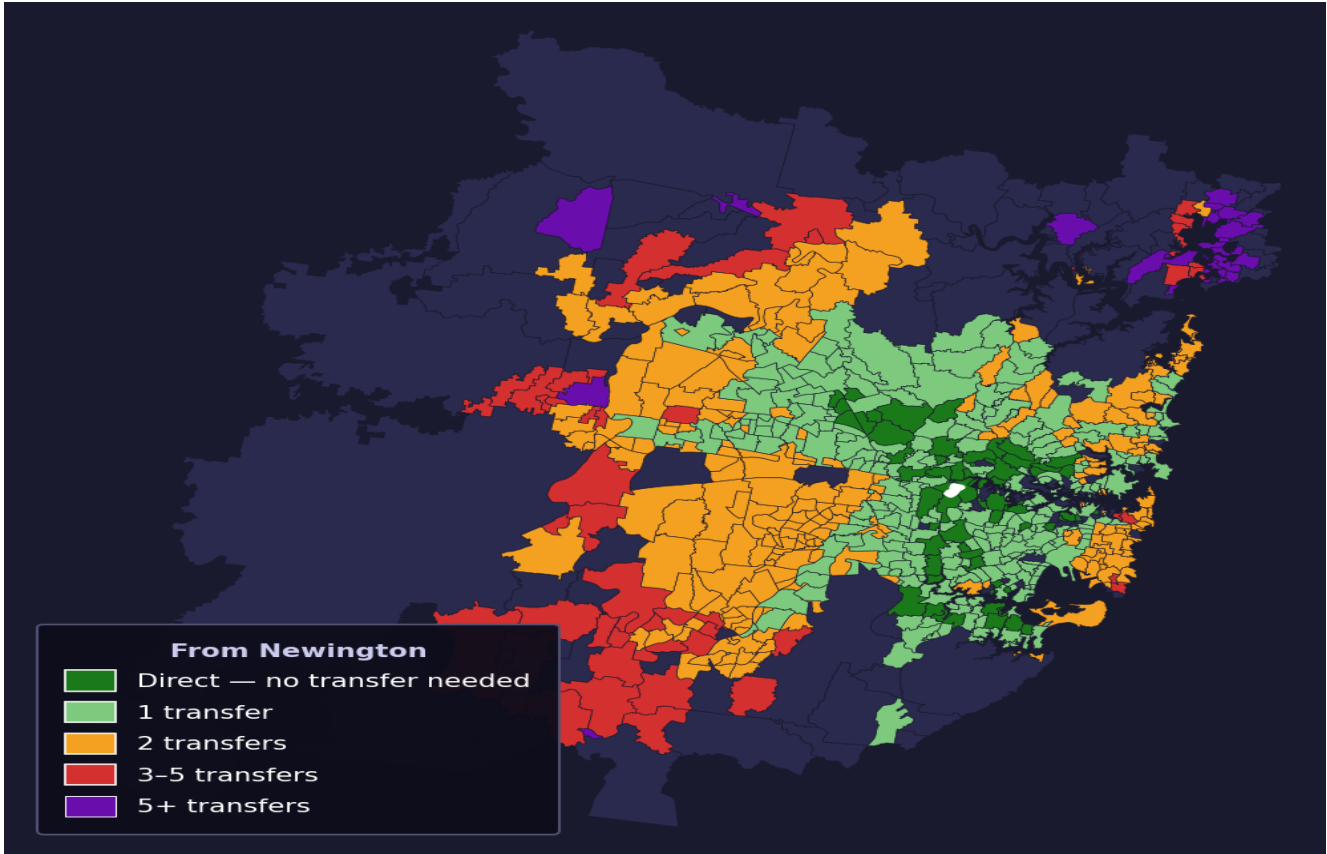

Newington

Rank #261 of 781 suburbs

Composite 68 /100	Journey Quality 50 /100	Cost Efficiency 90 /100	Connectivity 79 /100
------------------------------------	--	--	---------------------------------------

Direct (0 transfers)	67 of 781
1 transfer	293 of 781
2 transfers	239 of 781
3-5 transfers	54 of 781
5+ transfers	127 of 781

Destination	Time	Single Trip	Weekly
Sydney CBD	99 min	\$6.29	\$50.00/wk
Parramatta	37 min	\$3.14	\$31.40/wk
Sydney Airport	144 min	\$6.80	
Macquarie Park	67 min	\$5.17	\$50.00/wk
Olympic Park	22 min	\$2.37	\$23.72/wk