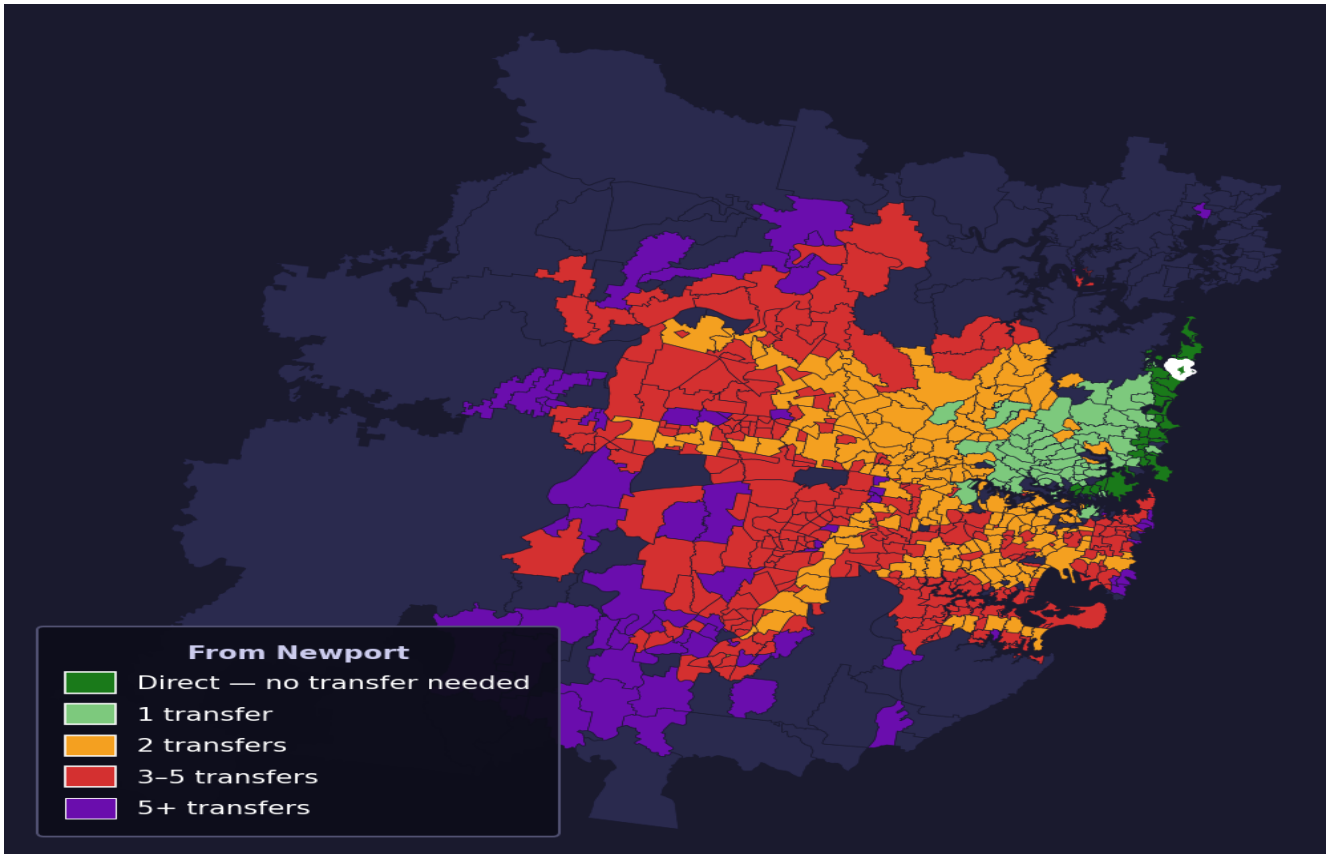

# Newport

Rank #421 of 781 suburbs

<b>Composite</b> <b>60</b> <sub>/100</sub>	<b>Journey Quality</b> <b>50</b> <sub>/100</sub>	<b>Cost Efficiency</b> <b>89</b> <sub>/100</sub>	<b>Connectivity</b> <b>52</b> <sub>/100</sub>
---	---	---	--

Direct (0 transfers)	33 of 781
1 transfer	64 of 781
2 transfers	188 of 781
3-5 transfers	287 of 781
5+ transfers	208 of 781

Destination	Time	Single Trip	Weekly
Sydney CBD	98 min	\$5.98	\$50.00/wk
Parramatta	153 min	\$8.90	\$50.00/wk
Sydney Airport	189 min	\$8.26	
Macquarie Park	126 min	\$6.87	\$50.00/wk
Olympic Park	168 min	\$13.18	\$50.00/wk