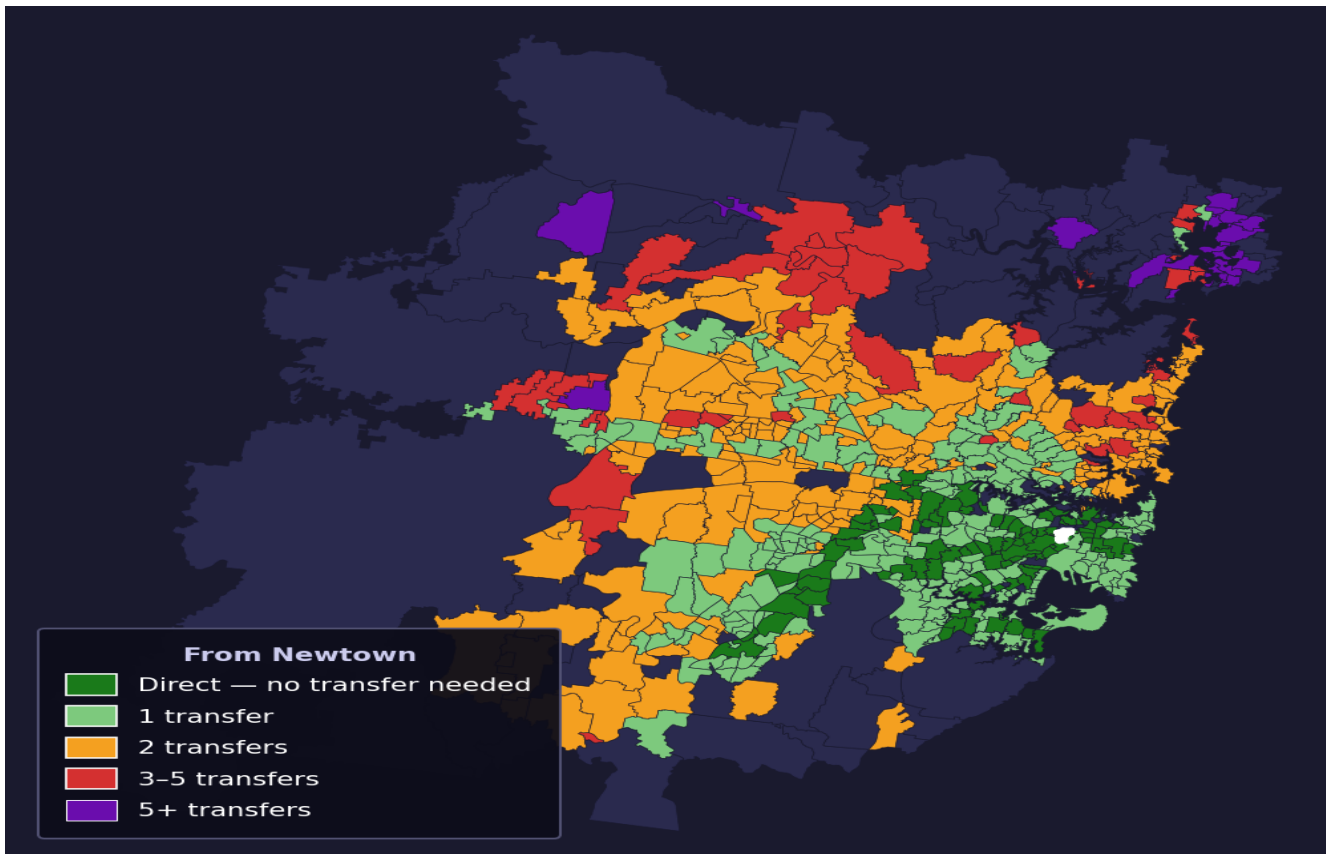

Newtown

Rank #21 of 781 suburbs

Composite 80 _{/100}	Journey Quality 84 _{/100}	Cost Efficiency 72 _{/100}	Connectivity 81 _{/100}
---	---	---	--

Direct (0 transfers)	104 of 781
1 transfer	272 of 781
2 transfers	224 of 781
3-5 transfers	53 of 781
5+ transfers	127 of 781

Destination	Time	Single Trip	Weekly
Sydney CBD	35 min	\$3.20	\$32.02/wk
Parramatta	116 min	\$5.48	\$50.00/wk
Sydney Airport	97 min	\$5.94	
Macquarie Park	66 min	\$4.57	\$45.68/wk
Olympic Park	120 min	\$7.83	\$50.00/wk