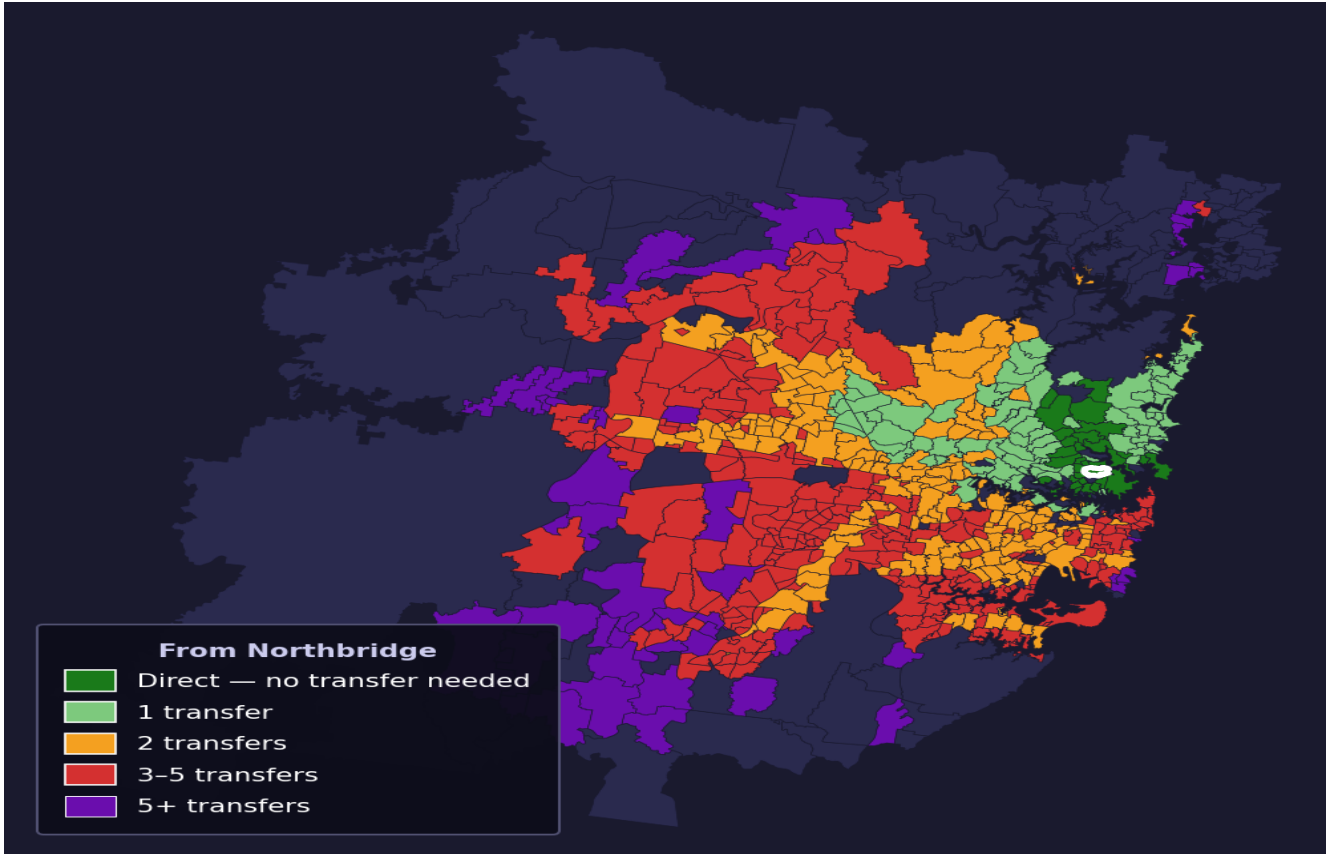

# Northbridge

Rank #186 of 781 suburbs

<b>Composite</b> <b>72</b> <sub>/100</sub>	<b>Journey Quality</b> <b>78</b> <sub>/100</sub>	<b>Cost Efficiency</b> <b>79</b> <sub>/100</sub>	<b>Connectivity</b> <b>56</b> <sub>/100</sub>
---	---	---	--

<b>Direct (0 transfers)</b>	<b>35 of 781</b>
<b>1 transfer</b>	<b>94 of 781</b>
<b>2 transfers</b>	<b>191 of 781</b>
<b>3-5 transfers</b>	<b>276 of 781</b>
<b>5+ transfers</b>	<b>184 of 781</b>

Destination	Time	Single Trip	Weekly
Sydney CBD	47 min	\$3.45	<b>\$34.50/wk</b>
Parramatta	117 min	\$7.51	<b>\$50.00/wk</b>
Sydney Airport	139 min	\$6.95	
Macquarie Park	60 min	\$4.90	<b>\$49.00/wk</b>
Olympic Park	109 min	\$7.20	<b>\$50.00/wk</b>