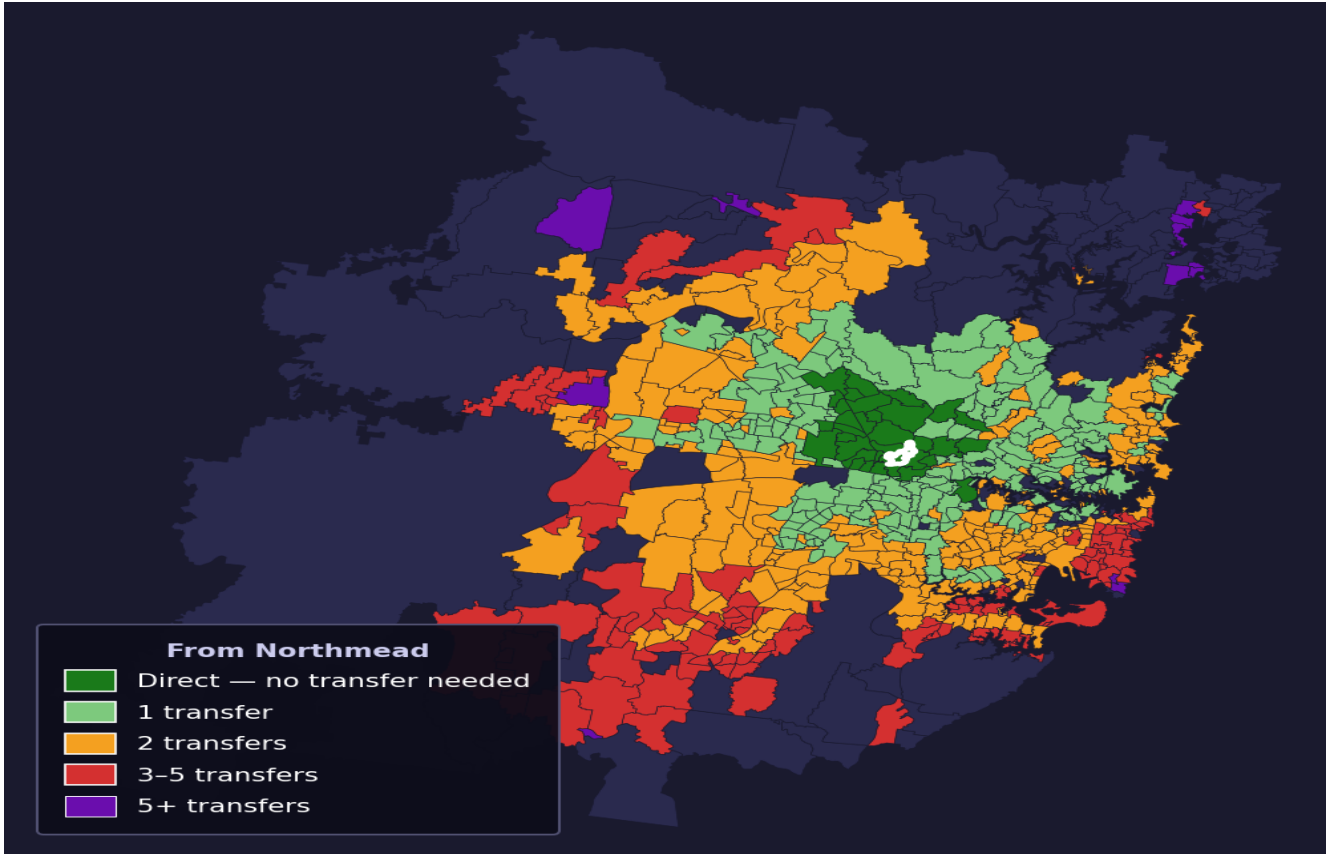

Northmead

Rank #238 of 781 suburbs

Composite 69 /100	Journey Quality 63 /100	Cost Efficiency 82 /100	Connectivity 69 /100
------------------------------------	--	--	---------------------------------------

Direct (0 transfers)	35 of 781
1 transfer	208 of 781
2 transfers	271 of 781
3-5 transfers	128 of 781
5+ transfers	138 of 781

Destination	Time	Single Trip	Weekly
Sydney CBD	75 min	\$6.13	\$50.00/wk
Parramatta	33 min	\$3.20	\$32.02/wk
Sydney Airport	162 min	\$8.28	
Macquarie Park	55 min	\$5.67	\$50.00/wk
Olympic Park	94 min	\$6.69	\$50.00/wk