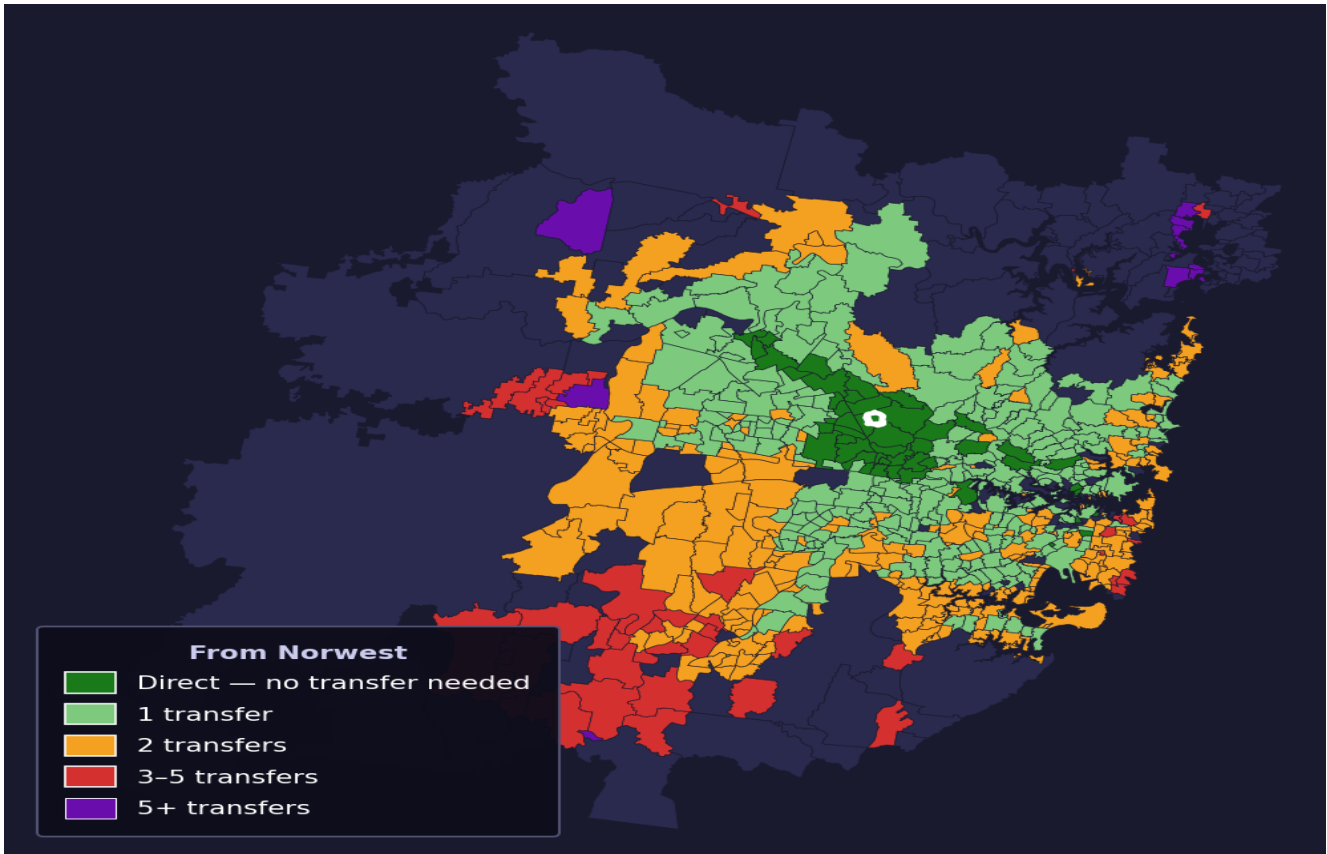

Norwest

Rank #77 of 781 suburbs

Composite 76 _{/100}	Journey Quality 76 _{/100}	Cost Efficiency 74 _{/100}	Connectivity 76 _{/100}
---	---	---	--

Direct (0 transfers)	49 of 781
1 transfer	295 of 781
2 transfers	257 of 781
3-5 transfers	44 of 781
5+ transfers	135 of 781

Destination	Time	Single Trip	Weekly
Sydney CBD	50 min	\$4.34	\$43.40/wk
Parramatta	49 min	\$4.65	\$46.12/wk
Sydney Airport	128 min	\$5.79	
Macquarie Park	30 min	\$3.76	\$37.60/wk
Olympic Park	82 min	\$5.79	\$50.00/wk