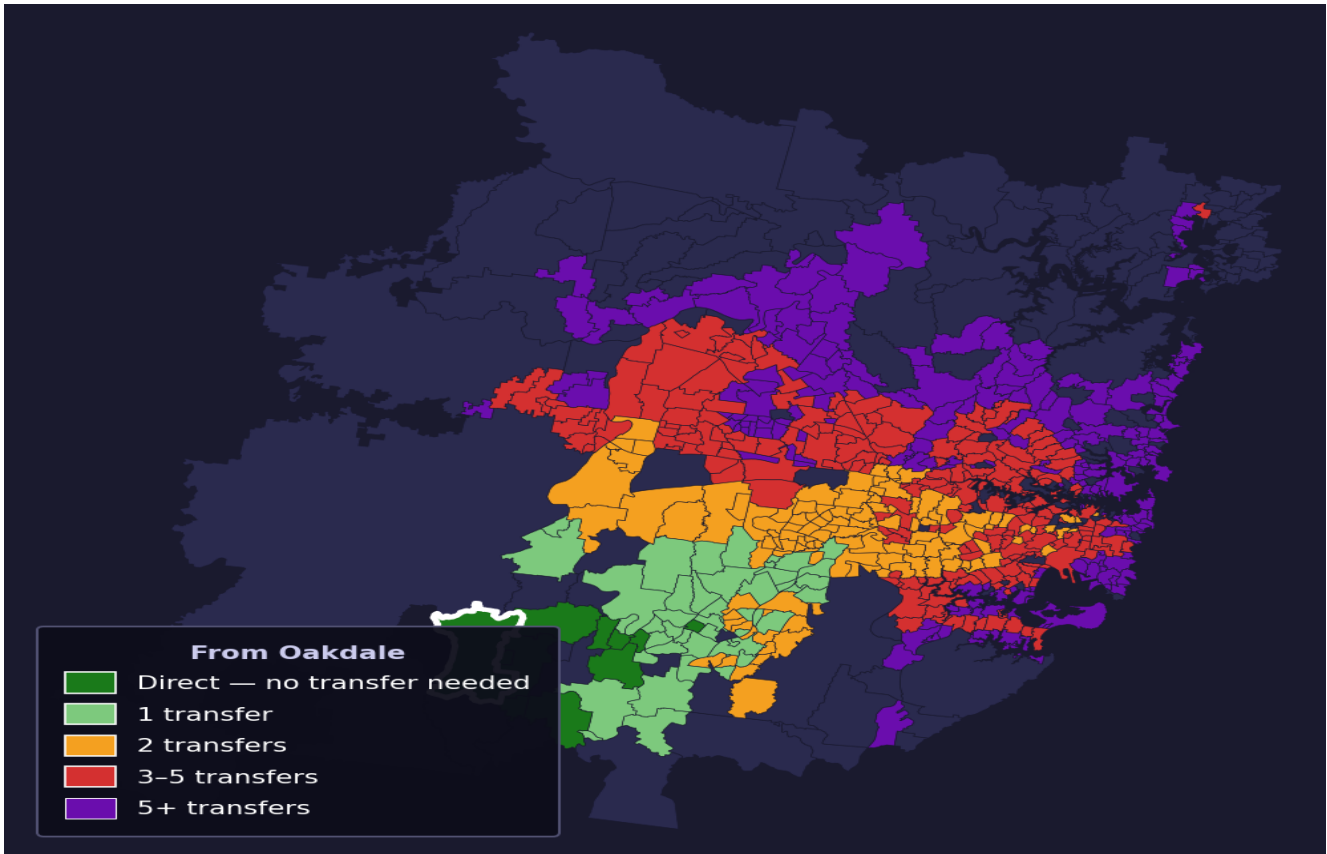

Oakdale

Rank #732 of 781 suburbs

Composite 45 _{/100}	Journey Quality 20 _{/100}	Cost Efficiency 97 _{/100}	Connectivity 39 _{/100}
-----------------------------------------------	-----------------------------------------------------	-----------------------------------------------------	--------------------------------------------------

Direct (0 transfers)	10 of 781
1 transfer	46 of 781
2 transfers	121 of 781
3-5 transfers	237 of 781
5+ transfers	366 of 781

Destination	Time	Single Trip	Weekly
Sydney CBD	154 min	\$6.20	\$50.00/wk
Parramatta	187 min	\$9.71	\$50.00/wk
Sydney Airport	204 min	\$8.23	
Macquarie Park	218 min	\$11.19	\$50.00/wk
Olympic Park	128 min	\$6.93	\$50.00/wk