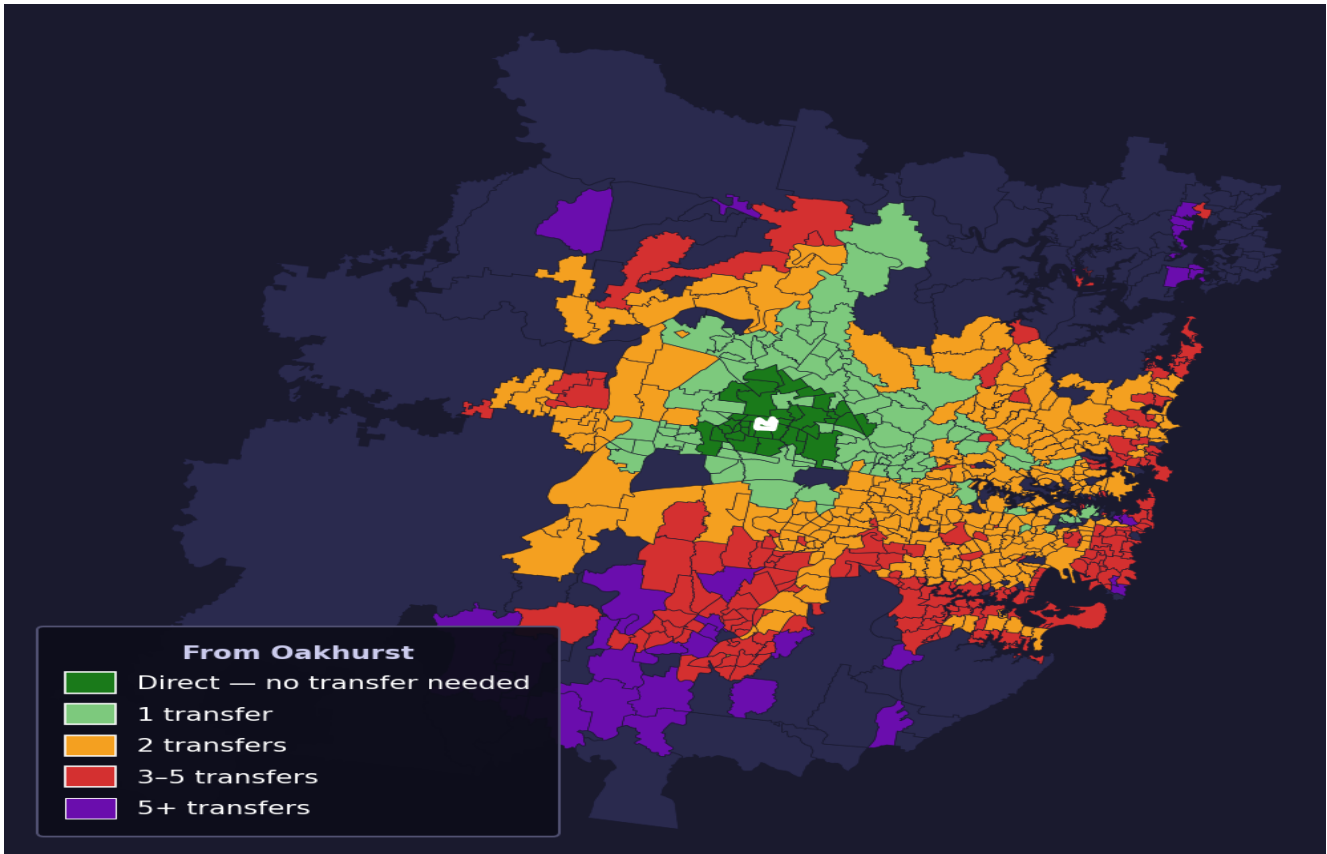

# Oakhurst

Rank #461 of 781 suburbs

<b>Composite</b> <b>58</b> /100	<b>Journey Quality</b> <b>38</b> /100	<b>Cost Efficiency</b> <b>93</b> /100	<b>Connectivity</b> <b>60</b> /100
------------------------------------	--	--	---------------------------------------

Direct (0 transfers)	36 of 781
1 transfer	98 of 781
2 transfers	286 of 781
3-5 transfers	198 of 781
5+ transfers	162 of 781

Destination	Time	Single Trip	Weekly
Sydney CBD	121 min	\$8.16	\$50.00/wk
Parramatta	80 min	\$6.06	\$50.00/wk
Sydney Airport	175 min	\$10.08	
Macquarie Park	85 min	\$6.35	\$50.00/wk
Olympic Park	143 min	\$8.34	\$50.00/wk