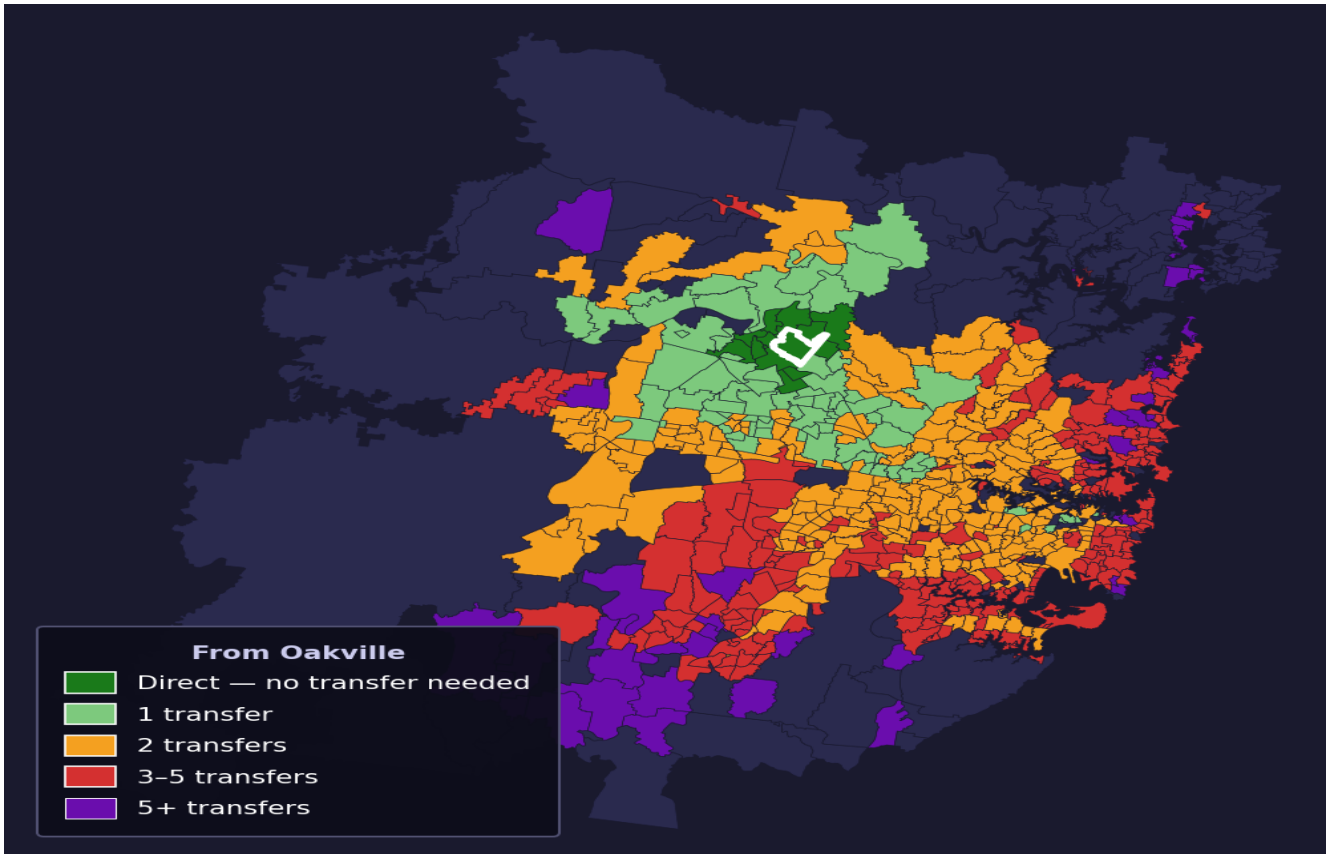

# Oakville

Rank #566 of 781 suburbs

<b>Composite</b> <b>54</b> /100	<b>Journey Quality</b> <b>30</b> /100	<b>Cost Efficiency</b> <b>95</b> /100	<b>Connectivity</b> <b>55</b> /100
------------------------------------	--	--	---------------------------------------

**From Oakville**

- Direct — no transfer needed
- 1 transfer
- 2 transfers
- 3-5 transfers
- 5+ transfers

<b>Direct (0 transfers)</b>	<b>12 of 781</b>
<b>1 transfer</b>	<b>77 of 781</b>
<b>2 transfers</b>	<b>268 of 781</b>
<b>3-5 transfers</b>	<b>249 of 781</b>
<b>5+ transfers</b>	<b>174 of 781</b>

Destination	Time	Single Trip	Weekly
Sydney CBD	134 min	\$8.13	\$50.00/wk
Parramatta	118 min	\$6.37	\$50.00/wk
Sydney Airport	216 min	\$9.58	
Macquarie Park	114 min	\$6.68	\$50.00/wk
Olympic Park	170 min	\$9.85	\$50.00/wk