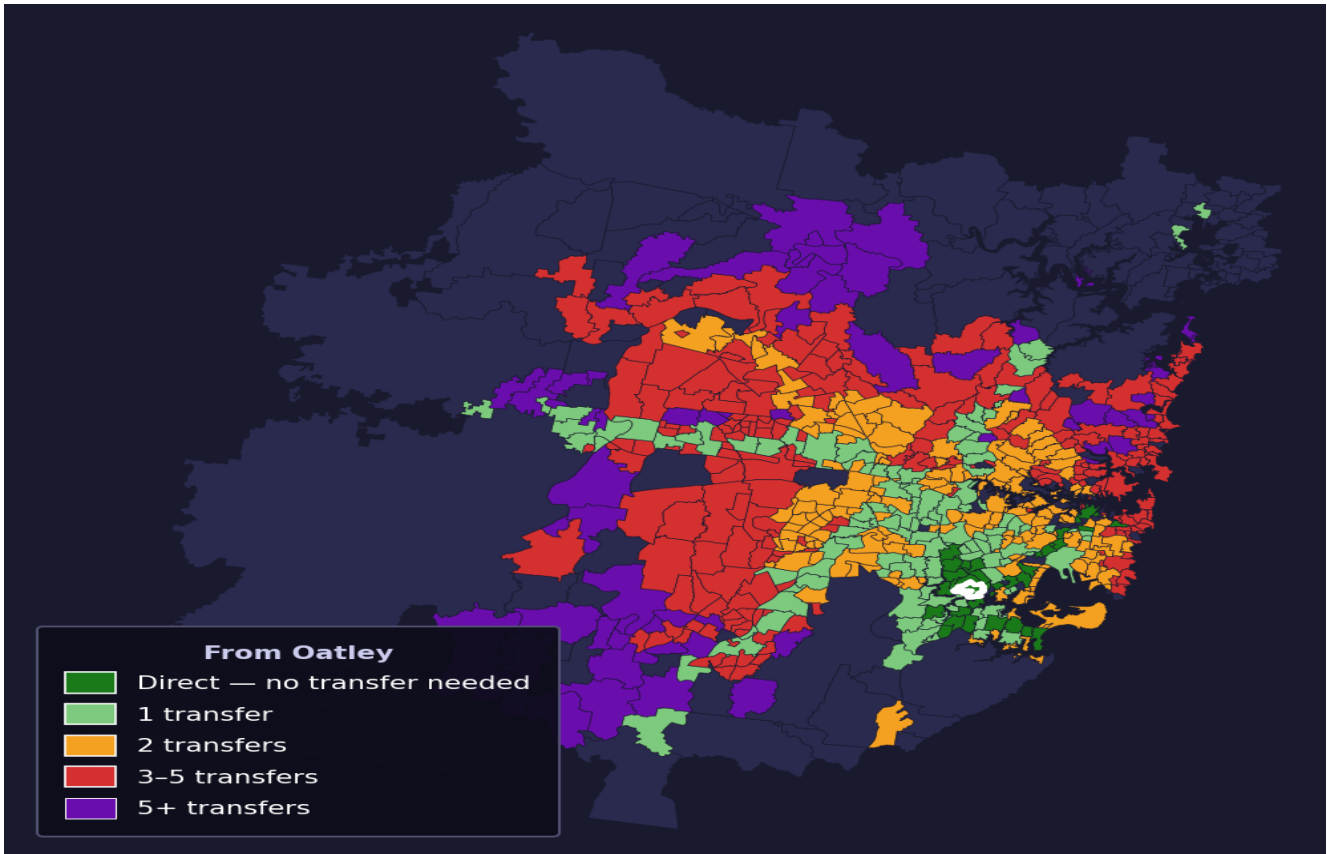

# Oatley

Rank #447 of 781 suburbs

<b>Composite</b> <b>59</b> <sub>/100</sub>	<b>Journey Quality</b> <b>42</b> <sub>/100</sub>	<b>Cost Efficiency</b> <b>92</b> <sub>/100</sub>	<b>Connectivity</b> <b>57</b> <sub>/100</sub>
---	---	---	--

Direct (0 transfers)	36 of 781
1 transfer	121 of 781
2 transfers	188 of 781
3-5 transfers	233 of 781
5+ transfers	202 of 781

Destination	Time	Single Trip	Weekly
Sydney CBD	112 min	\$6.32	\$49.65/wk
Parramatta	178 min	\$9.62	\$50.00/wk
Sydney Airport	91 min	\$5.22	
Macquarie Park	149 min	\$7.76	\$50.00/wk
Olympic Park	138 min	\$7.44	\$50.00/wk