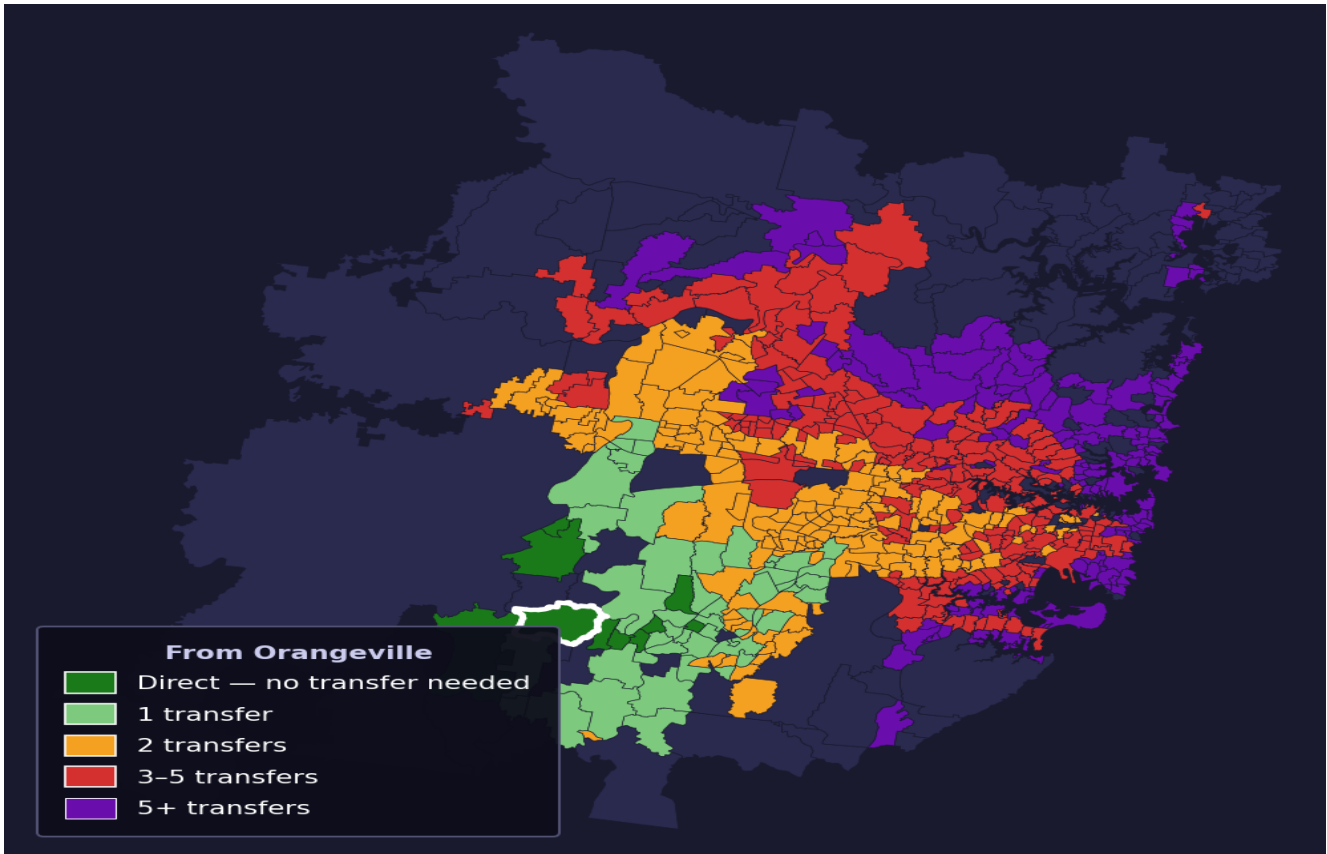

Orangeville

Rank #669 of 781 suburbs

Composite 49 /100	Journey Quality 26 /100	Cost Efficiency 96 /100	Connectivity 43 /100
------------------------------------	--	--	---------------------------------------

Direct (0 transfers)	10 of 781
1 transfer	52 of 781
2 transfers	168 of 781
3-5 transfers	236 of 781
5+ transfers	314 of 781

Destination	Time	Single Trip	Weekly
Sydney CBD	142 min	\$6.06	\$50.00/wk
Parramatta	173 min	\$9.65	\$50.00/wk
Sydney Airport	198 min	\$8.09	
Macquarie Park	206 min	\$11.22	\$50.00/wk
Olympic Park	132 min	\$6.99	\$50.00/wk