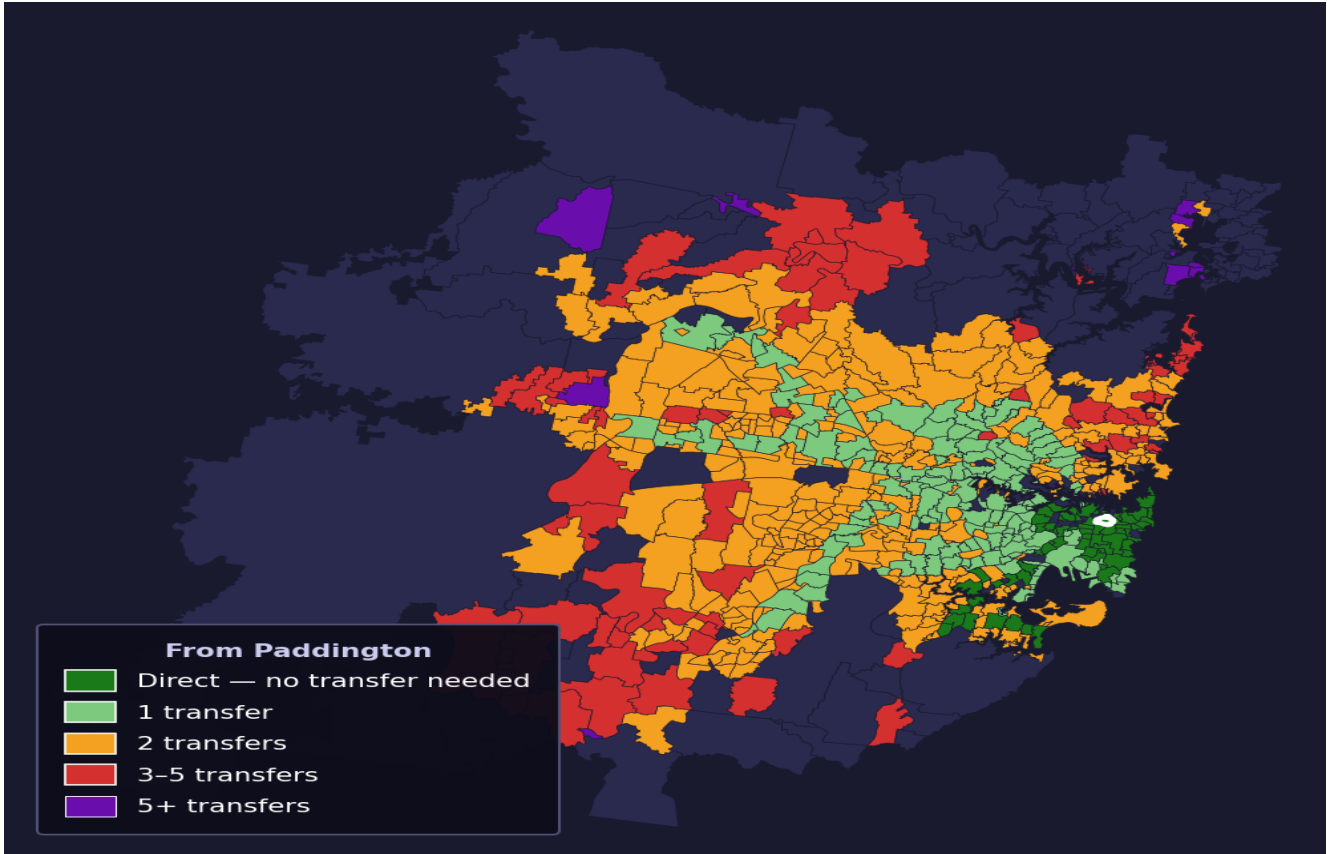

Paddington

Rank #33 of 781 suburbs

Composite 78 _{/100}	Journey Quality 92 _{/100}	Cost Efficiency 60 _{/100}	Connectivity 72 _{/100}
---	---	---	--

Direct (0 transfers)	70 of 781
1 transfer	165 of 781
2 transfers	329 of 781
3-5 transfers	81 of 781
5+ transfers	135 of 781

Destination	Time	Single Trip	Weekly
Sydney CBD	21 min	\$2.48	\$24.76/wk
Parramatta	108 min	\$5.99	\$50.00/wk
Sydney Airport	109 min	\$4.92	
Macquarie Park	64 min	\$4.63	\$46.30/wk
Olympic Park	122 min	\$6.46	\$50.00/wk