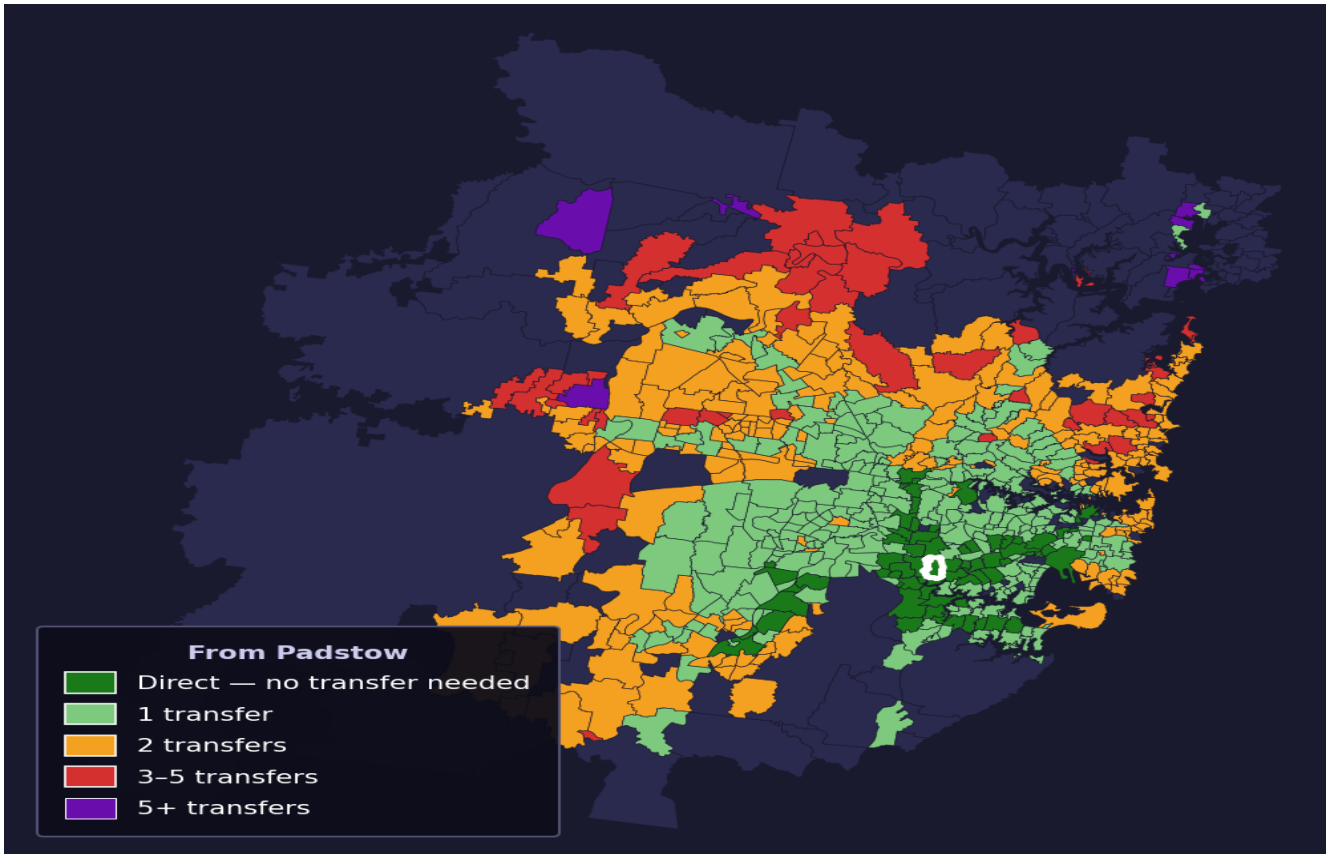

# Padstow

Rank #352 of 781 suburbs

<b>Composite</b> <b>64</b> /100	<b>Journey Quality</b> <b>38</b> /100	<b>Cost Efficiency</b> <b>94</b> /100	<b>Connectivity</b> <b>78</b> /100
------------------------------------	--	--	---------------------------------------

<b>Direct (0 transfers)</b>	<b>71 of 781</b>
<b>1 transfer</b>	<b>299 of 781</b>
<b>2 transfers</b>	<b>230 of 781</b>
<b>3-5 transfers</b>	<b>46 of 781</b>
<b>5+ transfers</b>	<b>134 of 781</b>

Destination	Time	Single Trip	Weekly
Sydney CBD	120 min	\$6.48	<b>\$48.06/wk</b>
Parramatta	103 min	\$5.04	<b>\$48.52/wk</b>
Sydney Airport	118 min	\$6.60	
Macquarie Park	158 min	\$7.29	<b>\$50.00/wk</b>
Olympic Park	87 min	\$5.79	<b>\$49.62/wk</b>