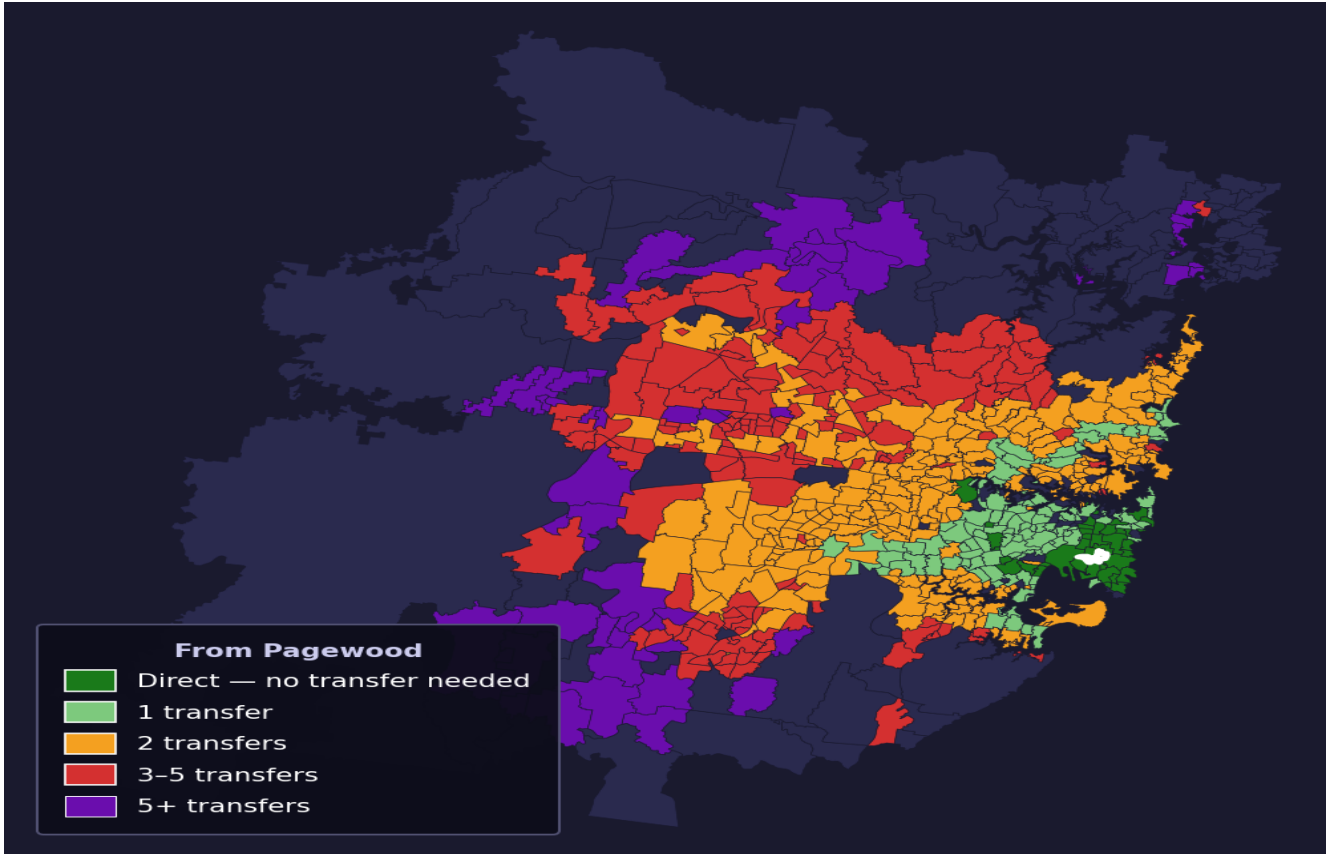

Pagewood

Rank #262 of 781 suburbs

Composite 68 /100	Journey Quality 65 /100	Cost Efficiency 82 /100	Connectivity 61 /100
------------------------------------	--	--	---------------------------------------

Direct (0 transfers)	41 of 781
1 transfer	124 of 781
2 transfers	263 of 781
3-5 transfers	167 of 781
5+ transfers	185 of 781

Destination	Time	Single Trip	Weekly
Sydney CBD	70 min	\$4.82	\$47.54/wk
Parramatta	156 min	\$8.72	\$50.00/wk
Sydney Airport	55 min	\$3.33	
Macquarie Park	97 min	\$5.90	\$50.00/wk
Olympic Park	163 min	\$12.13	\$50.00/wk