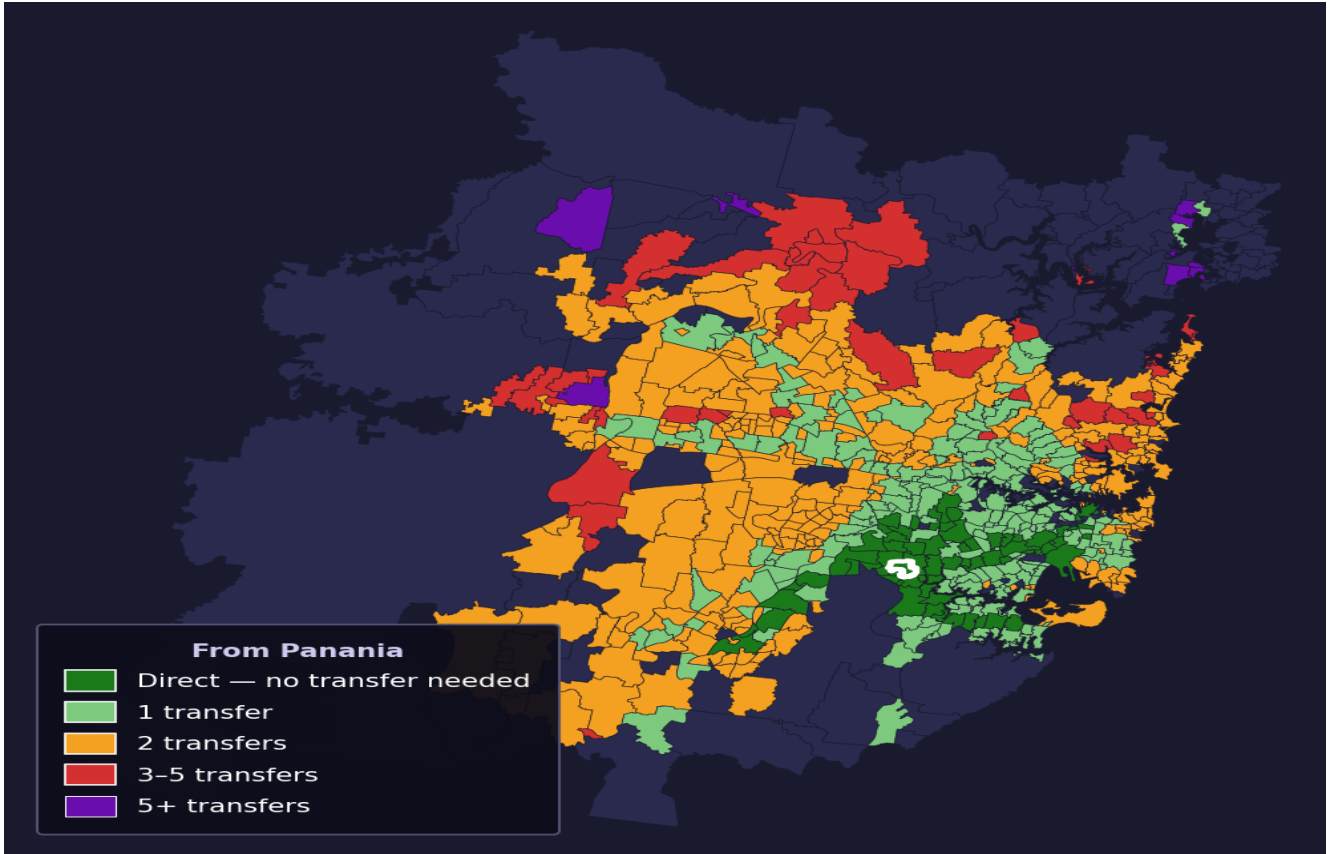

Panania

Rank #263 of 781 suburbs

Composite 68 /100	Journey Quality 50 /100	Cost Efficiency 92 /100	Connectivity 76 /100
------------------------------------	--	--	---------------------------------------

Direct (0 transfers)	71 of 781
1 transfer	234 of 781
2 transfers	295 of 781
3-5 transfers	46 of 781
5+ transfers	134 of 781

Destination	Time	Single Trip	Weekly
Sydney CBD	98 min	\$5.30	\$44.18/wk
Parramatta	120 min	\$7.21	\$50.00/wk
Sydney Airport	104 min	\$6.52	
Macquarie Park	146 min	\$7.86	\$50.00/wk
Olympic Park	92 min	\$6.04	\$50.00/wk