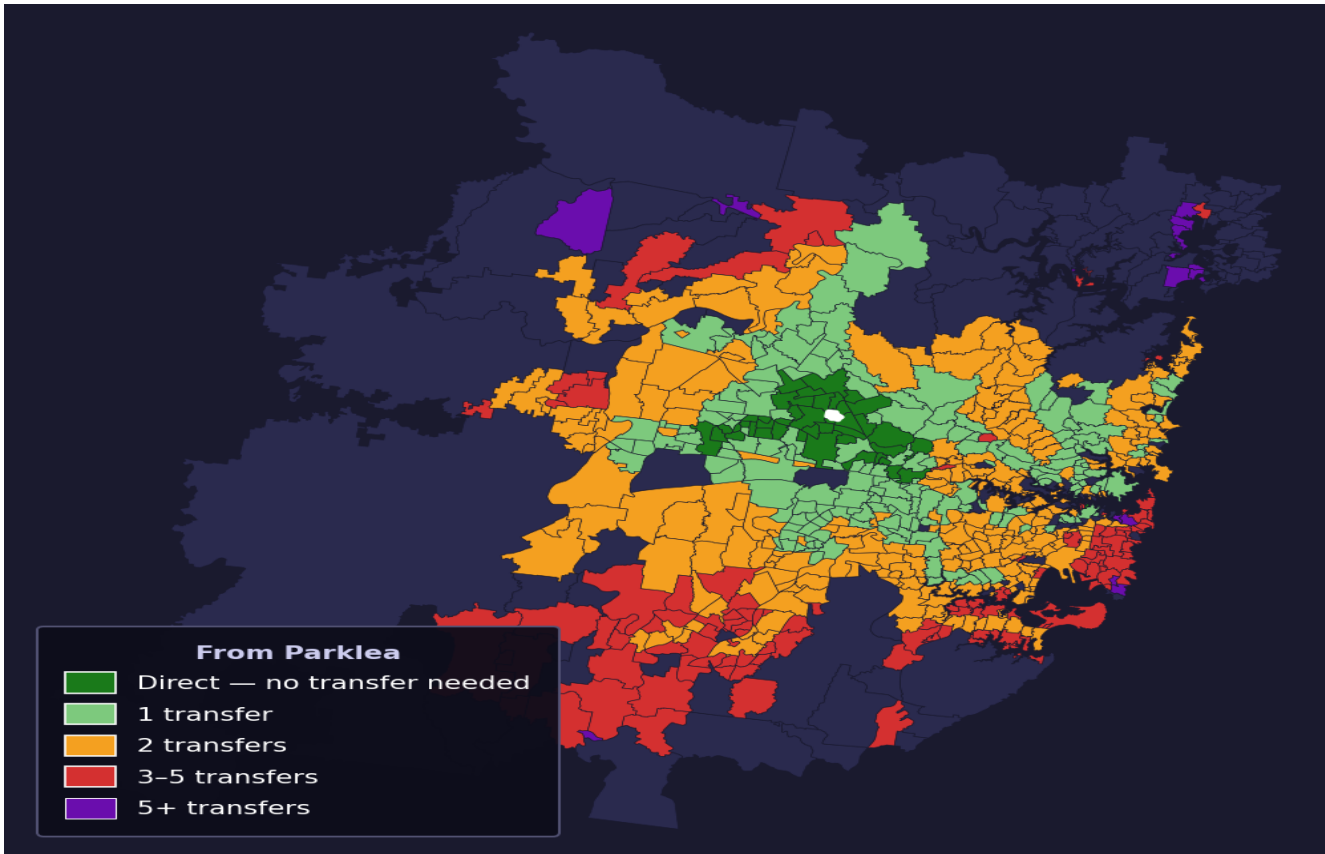

Parklea

Rank #294 of 781 suburbs

Composite 67 /100	Journey Quality 55 /100	Cost Efficiency 87 /100	Connectivity 68 /100
------------------------------------	--	--	---------------------------------------

Direct (0 transfers)	42 of 781
1 transfer	185 of 781
2 transfers	287 of 781
3-5 transfers	126 of 781
5+ transfers	140 of 781

Destination	Time	Single Trip	Weekly
Sydney CBD	89 min	\$6.93	\$50.00/wk
Parramatta	66 min	\$5.17	\$50.00/wk
Sydney Airport	146 min	\$8.96	
Macquarie Park	70 min	\$5.48	\$50.00/wk
Olympic Park	126 min	\$8.65	\$50.00/wk