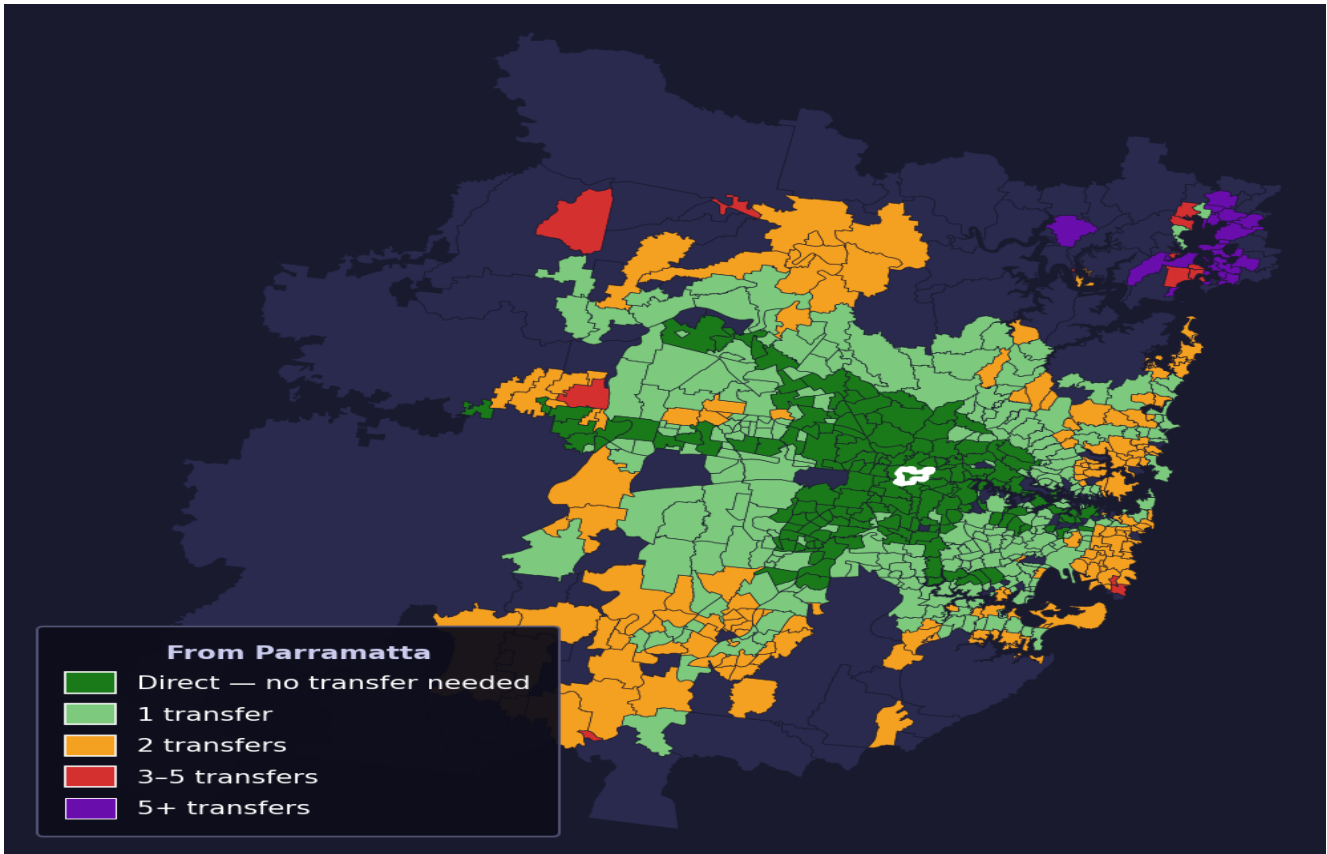

Parramatta

Rank #78 of 781 suburbs

Composite 76 _{/100}	Journey Quality 61 _{/100}	Cost Efficiency 85 _{/100}	Connectivity 89 _{/100}
---	---	---	--

Direct (0 transfers)	173 of 781
1 transfer	298 of 781
2 transfers	175 of 781
3-5 transfers	14 of 781
5+ transfers	120 of 781

Destination	Time	Single Trip	Weekly
Sydney CBD	77 min	\$5.53	\$46.12/wk
Parramatta	10 min	\$0.92	\$9.24/wk
Sydney Airport	148 min	\$6.78	
Macquarie Park	57 min	\$4.78	\$45.30/wk
Olympic Park	45 min	\$3.68	\$36.82/wk