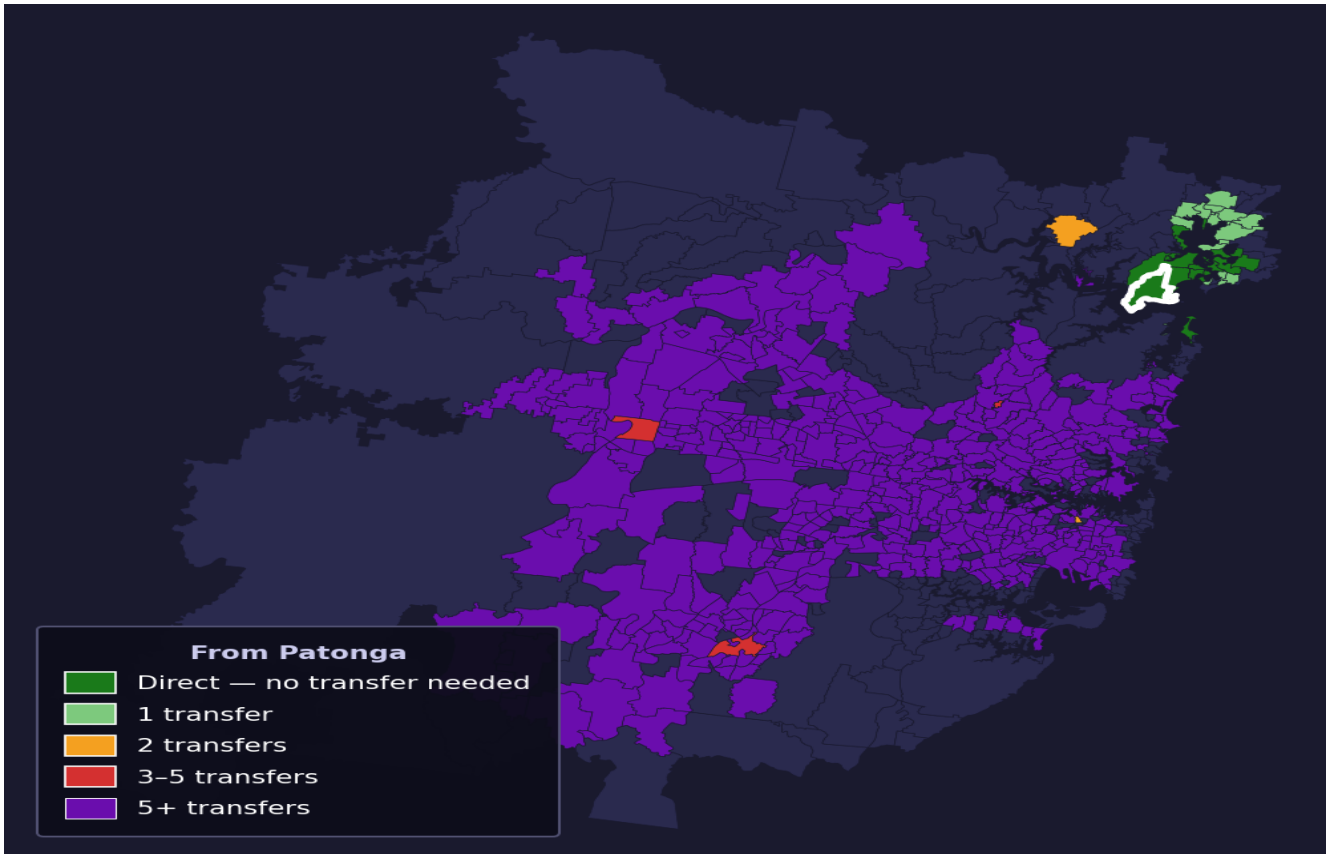

Patonga

Rank #730 of 781 suburbs

<p>Composite</p> <p>45_{/100}</p>	<p>Journey Quality</p> <p>39_{/100}</p>	<p>Cost Efficiency</p> <p>93_{/100}</p>	<p>Connectivity</p> <p>16_{/100}</p>
--	--	--	---

Direct (0 transfers)	19 of 781
1 transfer	16 of 781
2 transfers	2 of 781
3-5 transfers	3 of 781
5+ transfers	740 of 781

Destination	Time	Single Trip	Weekly
Sydney CBD	119 min	\$6.64	\$50.00/wk
Parramatta	206 min	\$10.69	\$50.00/wk
Sydney Airport	206 min	\$9.25	
Macquarie Park	153 min	\$8.52	\$50.00/wk
Olympic Park	178 min	\$13.77	\$50.00/wk